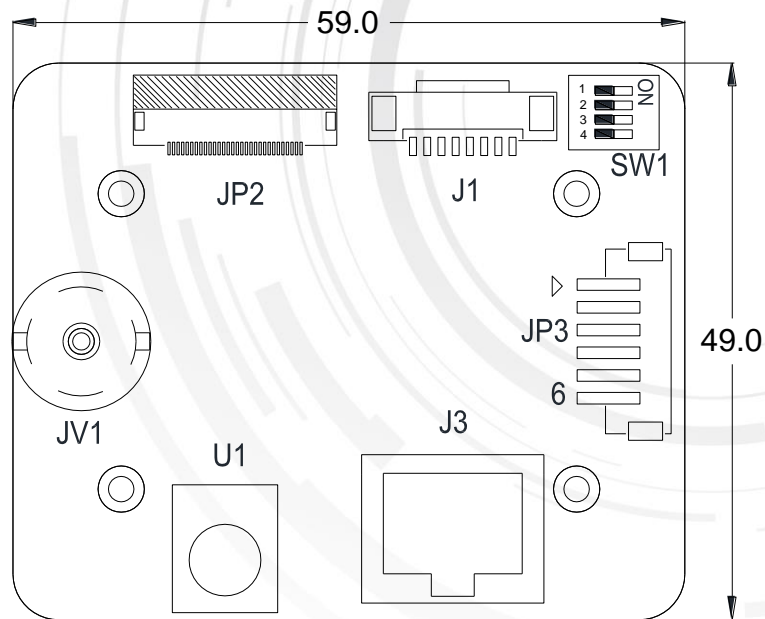

Digital Camera Interface Board

JP2 30-pin Micro Coaxial, USL00-30L-C (KEL Corp)

Connect to Camera

J1 Network /485 Pin Assignments (A1251-08AWB)

Connect to Camera

JP3 RS485 & RS232

1	GND	3	485 D+	5	RXD (TTL3.3V CMOS5V)
---	-----	---	--------	---	----------------------

2	485 D-	4	GND	6	TXD (TTL3.3V CMOS5V)
---	--------	---	-----	---	----------------------

U1 Power

DCIN (9 to 12VDC)

J3 Network

RJ45

JV1 HDSDI

HDSDI

SW1 Mode Setting

1	2	3	4	
OFF	OFF	OFF	OFF	Default, Internal Sync mode
/	/	/	/	No Support.

Order Code:

MV-63173

Camera

301101275 UAV-CZD3702-N

301101272 UAV-CZD1202-N

301101271 UAV-CZD2302-N

Cable