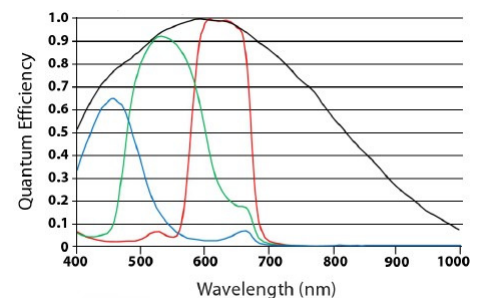

MV-CA050-10GM/GC 5 MP 2/3" CMOS GigE Camera

- Gigabit Ethernet (1 Gbps)
- 100 m Transmit Distance w/o Relaying
- 128 MB On-Board Buffer, for Image Bursts
- Auto Exposure Control, LUT, Gamma Correction
- Synchronize Cameras with Hard/Soft Trigger
- Multiple Exposure Modes
- Enhanced Color w/Auto White Balance
- GigE Vision v1.2 Compliant

The Hikvision MV-CA030-10GM/GC 5 MP 2/3" CMOS GigE Camera is a high quality device that can be used in a variety of applications, including electronic semiconductor fabrication, factory automation, quality inspection.

Available Models: Mono: MV-CA050-10GM
Color: MV-CA050-10GC

MV-CA050-10GM/GC Quantum Efficiency

Specifications

	MV-CA050-10GM	MV-CA050-10GC
Camera		
Type	5 MP, 2/3" CMOS GigE camera	
Sensor	Sony IMX264, 2/3" CMOS	
Shutter	Global shutter	
Resolution	2448 × 2048	
Pixel Size	3.45 μm × 3.45 μm	
Framerate	23.5 fps @ 2448 × 2048, mono 8	11.7 fps @ 2448 × 2048, YUV 23.5 fps @ 2448 × 2048, Bayer 8
Dynamic Range	>60 dB	
SNR	>40 dB	
Gain Range	0 to 17 dB	
Exposure Time	20μs to 10 sec	
Shutter Mode	Global shutter, auto-exposure; manual exposure, and one-key exposure	
Network	Gigabit Ethernet	
General Purpose I/O	Opto-isolated input x 1, opto-isolated output x 1, bi-directional non-isolated I/O x 1	
Image Buffer	128 MB	
Data Format	Mono: 8/10/10p/12/12p	Mono: 8/10/12, Bayer RG: 8/10/10p/12/12p, YUV422 (UYVY): 8, YUV422: 8, RGB: 8
General		
Power	<3.3 W @ 12 VDC, voltage 5 to 15 VDC, PoE supported	
Temperature	Working temperature: 32° to 122° F (0° to 50° C) Storage temperature: -22° to 158° F (-30° to 70° C)	
Dimension	1.14" x 1.14" x 1.65" (29 mm × 29 mm × 42 mm)	
Weight	Approximately 2.4 oz (68 g)	
Lens Interface	C-mount	
Software	MVS or third-party software supporting GigE Vision protocol	
Operating System	Windows XP/7/8 32-/64-bit	
Compliance	GigE Vision v1.2	
Certification	CE, FCC, RoHS	