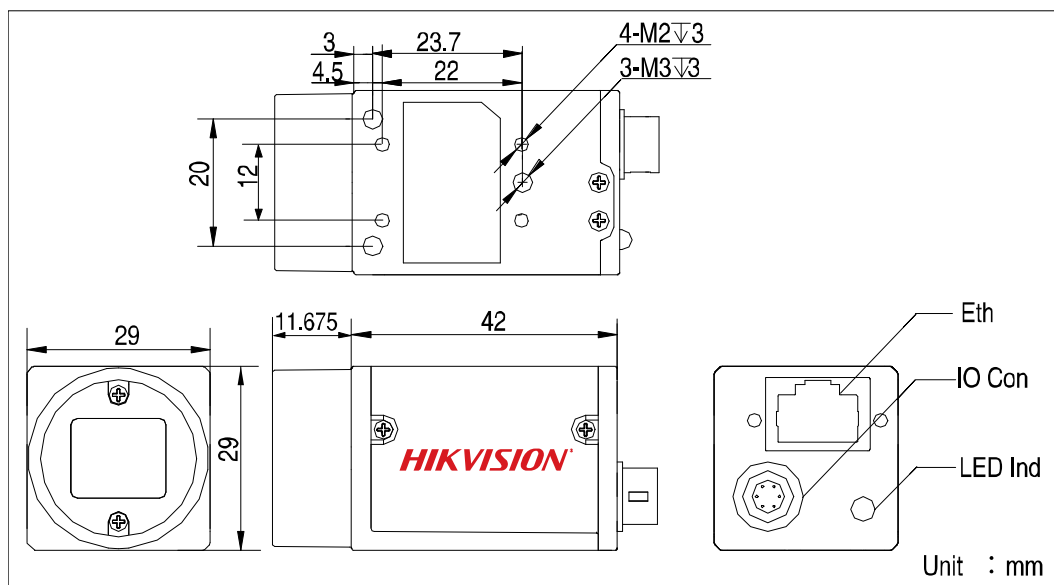

Available Models: Mono: MV-CA050-10GM
Color: MV-CA050-10GC

MV-CA050-10GM/GC Quantum Efficiency

Specifications

	MV-CA050-10GM	MV-CA050-10GC
Camera		
Type	5 MP, 2/3" CMOS GigE camera	
Sensor	Sony IMX264, 2/3" CMOS	
Shutter	Global shutter	
Resolution	2448 × 2048	
Pixel Size	3.45 μm × 3.45 μm	
Framerate	23.5 fps @ 2448 × 2048, mono 8	11.7 fps @ 2448 × 2048, YUV 23.5 fps @ 2448 × 2048, Bayer 8
Dynamic Range	>60 dB	
SNR	>40 dB	
Gain Range	0 to 17 dB	
Exposure Time	20μs to 10 sec	
Shutter Mode	Global shutter, auto-exposure; manual exposure, and one-key exposure	
Network	Gigabit Ethernet	
General Purpose I/O	Opto-isolated input x 1, opto-isolated output x 1, bi-directional non-isolated I/O x 1	
Image Buffer	128 MB	
Data Format	Mono: 8/10/10p/12/12p	Mono: 8/10/12, Bayer RG: 8/10/10p/12/12p, YUV422 (UYVY): 8, YUV422: 8, RGB: 8
General		
Power	<3.3 W @ 12 VDC, voltage 5 to 15 VDC, PoE supported	
Temperature	Working temperature: 32° to 122° F (0° to 50° C) Storage temperature: -22° to 158° F (-30° to 70° C)	
Dimension	1.14" x 1.14" x 1.65" (29 mm × 29 mm × 42 mm)	
Weight	Approximately 2.4 oz (68 g)	
Lens Interface	C-mount	
Software	MVS or third-party software supporting GigE Vision protocol	
Operating System	Windows XP/7/8 32-/64-bit	
Compliance	GigE Vision v1.2	
Certification	CE, FCC, RoHS	

Dimensions

Recommended Accessories

- **Power Adapter:** 12 VDC @1 A
- **NIC:** Intel Pro1000 or above version
- **Network Cable:** CAT5e or CAT6 network cable