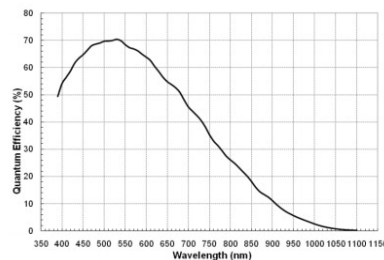

MV-CA005-20GM/GC 0.5 MP 1/4" CMOS GigE Camera

- Gigabit Ethernet (1 Gbps)
- 300 ft (100 m) Transmit Range w/o Relaying
- 128 MB On-Board Buffer, for Image Bursts
- Auto Exposure Control, LUT, Gamma Correction
- Synchronize Cameras with Hard/Soft Trigger
- Multiple Exposure Modes
- Special Color Algorithm, Auto White Balance
- GigE Vision v1.2 Compliant

Available Models: Mono: MV-CA005-20GM
Color: MV-CA005-20GC

MV-CA005-20GM/GC Quantum Efficiency

MV-CA005-20GM Quantum Efficiency

MV-CA005-20GC Quantum Efficiency

Specifications

	MV-CA005-20GM	MV-CA005-20GMC
Camera		
Camera Type	0.5 MP, 1/4" CMOS GigE camera	
Sensor	Python 480	
Shutter	Global shutter	
Resolution	808 × 608	
Pixel Size	4.8 μm	
Frame Rate	116 fps @ 640 × 480, Mono 8	116 fps @ 640 × 480, Bayer 8
Dynamic Range	>60 dB	
SNR	>40 dB	
Gain Range	0 to 15 dB	
Exposure Time	42 μs to 10 sec	
Shutter Mode	Global shutter: auto-exposure, manual exposure, and one-key exposure	
Network	Gigabit Ethernet	
General Purpose I/O	Opto-isolated input x 1, opto-isolated output x 1 Bi-directional non-isolated I/O x 1	
Image Buffer	128 MB	
Data Format	Mono 8	Mono 8/10/12, RGB 8, Bayer RG 8/10/10p/12/12p, YUV422, YUV422 (UYVY)
General		
Power	<3 W @ 12 VDC, voltage: 5–15 VDC, PoE supported	
Temperature	Working temperature: 32° to 122° F (0° to 50° C) Storage temperature: -22° to 158° F (-30° to 70° C)	
Dimensions	1.14" x 1.14" x 1.65" (29 mm × 29 mm × 42 mm)	
Weight	Approximately 2.4 oz (68 g)	
Lens Interface	C-mount	
Software	MVS or third-party software supporting GiGE Vision protocol	
Operating System	Windows XP/7/8 32-/64-bit	
Compliance	GigE Vision v1.2	
Certifications	CE, FCC, RoHS	