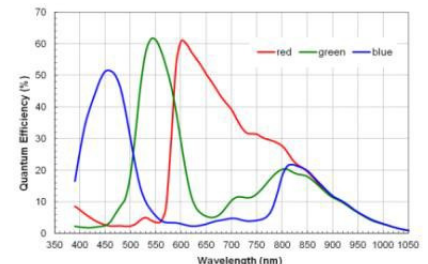

MV-CA005-20GM/GC 0.5 MP 1/4" CMOS GigE Camera

- Gigabit Ethernet (1 Gbps)
- 300 ft (100 m) Transmit Range w/o Relaying
- 128 MB On-Board Buffer, for Image Bursts
- Auto Exposure Control, LUT, Gamma Correction
- Synchronize Cameras with Hard/Soft Trigger
- Multiple Exposure Modes
- Special Color Algorithm, Auto White Balance
- GigE Vision v1.2 Compliant

The Hikvision MV-CA005-20GM/GC 0.5 MP 1/4" CMOS GigE Camera is a high quality device that can be used in a variety of applications, including electronic semiconductor fabrication, factory automation, and quality inspection.

Available Models: Mono: MV-CA005-20GM
Color: MV-CA005-20GC

MV-CA005-20GM/GC Quantum Efficiency

MV-CA005-20GM Quantum Efficiency

MV-CA005-20GC Quantum Efficiency

Specifications

	MV-CA005-20GM	MV-CA005-20GMC
Camera		
Camera Type	0.5 MP, 1/4" CMOS GigE camera	
Sensor	Python 480	
Shutter	Global shutter	
Resolution	808 × 608	
Pixel Size	4.8 μm	
Frame Rate	116 fps @ 640 × 480, Mono 8	116 fps @ 640 × 480, Bayer 8
Dynamic Range	>60 dB	
SNR	>40 dB	
Gain Range	0 to 15 dB	
Exposure Time	42 μs to 10 sec	
Shutter Mode	Global shutter: auto-exposure, manual exposure, and one-key exposure	
Network	Gigabit Ethernet	
General Purpose I/O	Opto-isolated input x 1, opto-isolated output x 1 Bi-directional non-isolated I/O x 1	
Image Buffer	128 MB	
Data Format	Mono 8	Mono 8/10/12, RGB 8, Bayer RG 8/10/10p/12/12p, YUV422, YUV422 (UYVY)
General		
Power	<3 W @ 12 VDC, voltage: 5–15 VDC, PoE supported	
Temperature	Working temperature: 32° to 122° F (0° to 50° C) Storage temperature: -22° to 158° F (-30° to 70° C)	
Dimensions	1.14" x 1.14" x 1.65" (29 mm × 29 mm × 42 mm)	
Weight	Approximately 2.4 oz (68 g)	
Lens Interface	C-mount	
Software	MVS or third-party software supporting GiGE Vision protocol	
Operating System	Windows XP/7/8 32-/64-bit	
Compliance	GigE Vision v1.2	
Certifications	CE, FCC, RoHS	