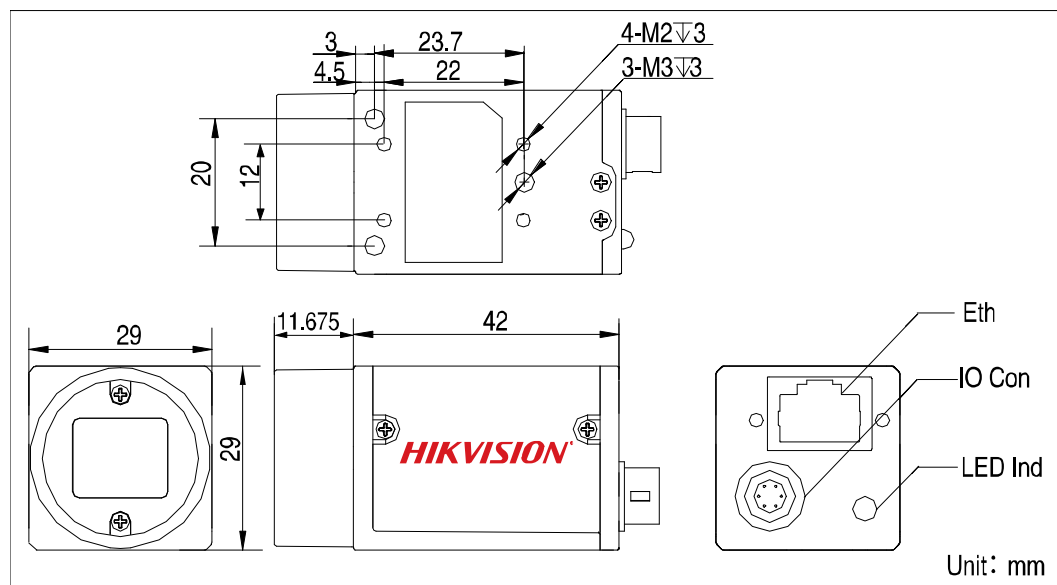

Available Models: Mono: MV-CA005-20GM
Color: MV-CA005-20GC

MV-CA005-20GM/GC Quantum Efficiency

MV-CA005-20GM Quantum Efficiency

MV-CA005-20GC Quantum Efficiency

Specifications

	MV-CA005-20GM	MV-CA005-20GMC
Camera		
Camera Type	0.5 MP, 1/4" CMOS GigE camera	
Sensor	Python 480	
Shutter	Global shutter	
Resolution	808 × 608	
Pixel Size	4.8 μm	
Frame Rate	116 fps @ 640 × 480, Mono 8	116 fps @ 640 × 480, Bayer 8
Dynamic Range	>60 dB	
SNR	>40 dB	
Gain Range	0 to 15 dB	
Exposure Time	42 μs to 10 sec	
Shutter Mode	Global shutter: auto-exposure, manual exposure, and one-key exposure	
Network	Gigabit Ethernet	
General Purpose I/O	Opto-isolated input x 1, opto-isolated output x 1 Bi-directional non-isolated I/O x 1	
Image Buffer	128 MB	
Data Format	Mono 8	Mono 8/10/12, RGB 8, Bayer RG 8/10/10p/12/12p, YUV422, YUV422 (UYVY)
General		
Power	<3 W @ 12 VDC, voltage: 5–15 VDC, PoE supported	
Temperature	Working temperature: 32° to 122° F (0° to 50° C) Storage temperature: -22° to 158° F (-30° to 70° C)	
Dimensions	1.14" x 1.14" x 1.65" (29 mm × 29 mm × 42 mm)	
Weight	Approximately 2.4 oz (68 g)	
Lens Interface	C-mount	
Software	MVS or third-party software supporting GiGE Vision protocol	
Operating System	Windows XP/7/8 32-/64-bit	
Compliance	GigE Vision v1.2	
Certifications	CE, FCC, RoHS	

Dimensions

Recommended Accessories

- **Power Adapter:** 12 VDC @1 A
- **NIC:** Intel Pro1000 and above version
- **Network Cable:** CAT5e or CAT6 network cable