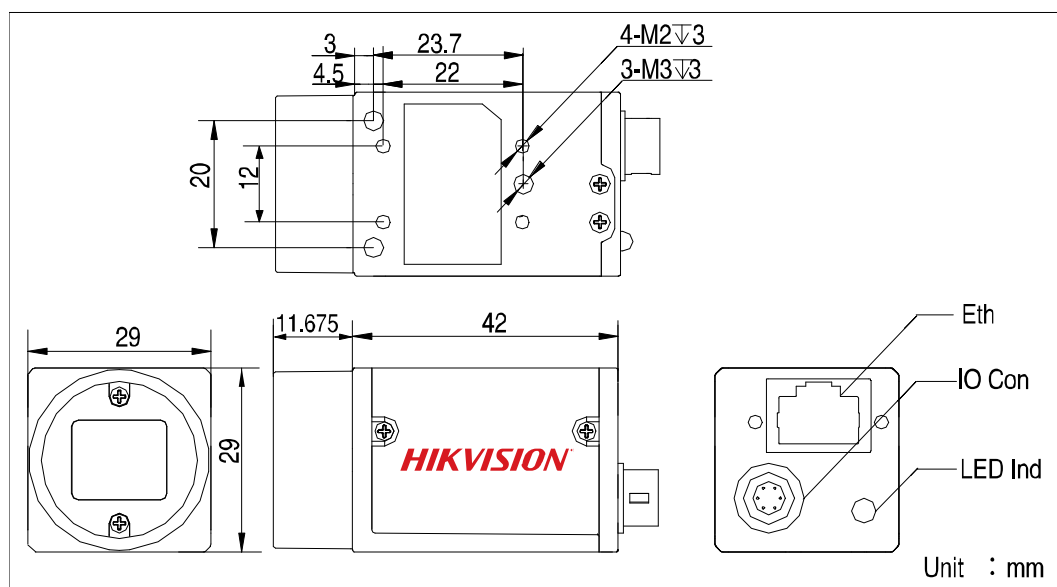

Available Models: Mono: MV-CA013-20GM
Color: MV-CA013-20GC

MV-CA013-20GM/GC Quantum Efficiency

MV-CA013-20GM/GC Quantum Efficiency

Specifications

	MV-CA013-20GM	MV-CA013-20GC
Camera		
Type	1.3 MP; 1/2" CMOS GigE camera	
Sensor	OnSemi Python1300, 1/2" CMOS	
Shutter	Global shutter	
Resolution	1280 × 1024	
Pixel Size	4.8 μm × 4.8 μm	
Frame Rate	90 fps @ 1280 × 1024, Mono 8	45 fps @ 1280 × 1024, YUV 90 fps @ 1280 × 1024, Bayer 8
Dynamic Range	>60 dB	
SNR	>40 dB	
Gain Range	0 to 15 dB	
Exposure Time	10 μs to 10 sec	
Shutter Mode	Auto-exposure, manual exposure, one-key exposure	
Network	Gigabit Ethernet	
General Purpose I/O	Opto-isolated input x 1, opto-isolated output x 1 Bi-directional non-isolated I/O x 1	
Image Buffer	128 MB	
Data Format	Mono: 8/10/10p/12/12p	Mono: 8/10/12, Bayer RG: 8/10/10p/12/12p, YUV422: 8, YUV422 (UYVY): 8, RGB: 8
General		
Power	Approximately 2.6 W @ 12 VDC, voltage: 5 to 15 VDC, PoE	
Temperature	Working temperature: 32° to 122° F (0° to 50° C) Storage temperature: -22° to 158° F (-30° to 70° C)	
Dimensions	1.14" x 1.14" x 1.65" (29 mm × 29 mm × 42 mm)	
Weight	Approximately 2.4 oz (68 g)	
Lens Interface	C-mount	
Software	MVS or third-party software supporting GigE Vision protocol	
Operating System	Windows XP/7/8 32-/64-bit	
Compliance	GigE Vision v1.2	
Certification	CE, FCC, RoHS	

Dimensions

Recommended Accessories

- **Power Adapter:** 12 VDC @ 1 A
- **NIC:** Intel Pro1000 and above version
- **Network Cable:** CAT5e or CAT6 network cable