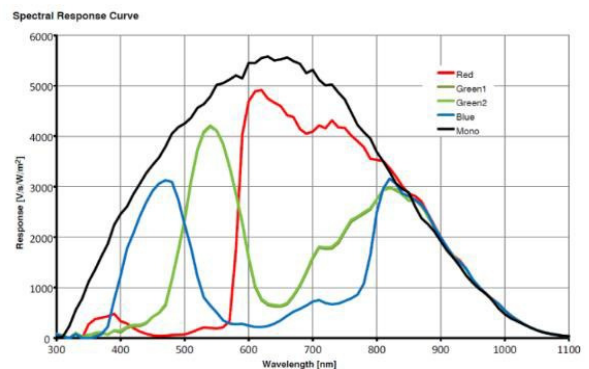

MV-CA013-20GM/GC 1.3 MP, 1/2" CMOS GigE Camera

- Gigabit Ethernet (1 Gbps)
- 100 m Transmit Range w/o Relaying
- 128 MB On-Board Buffer for Image Bursts
- Auto Exposure Control, LUT, Gamma Correction
- Synchronize Cameras with Hard/Soft Trigger
- Multiple Exposure Modes
- GigE Vision v1.2 Compliant

Available Models: Mono: MV-CA013-20GM
Color: MV-CA013-20GC

MV-CA013-20GM/GC Quantum Efficiency

MV-CA013-20GM/GC Quantum Efficiency

Specifications

	MV-CA013-20GM	MV-CA013-20GC
Camera		
Type	1.3 MP; 1/2" CMOS GigE camera	
Sensor	OnSemi Python1300, 1/2" CMOS	
Shutter	Global shutter	
Resolution	1280 × 1024	
Pixel Size	4.8 μm × 4.8 μm	
Frame Rate	90 fps @ 1280 × 1024, Mono 8	45 fps @ 1280 × 1024, YUV 90 fps @ 1280 × 1024, Bayer 8
Dynamic Range	>60 dB	
SNR	>40 dB	
Gain Range	0 to 15 dB	
Exposure Time	10 μs to 10 sec	
Shutter Mode	Auto-exposure, manual exposure, one-key exposure	
Network	Gigabit Ethernet	
General Purpose I/O	Opto-isolated input x 1, opto-isolated output x 1 Bi-directional non-isolated I/O x 1	
Image Buffer	128 MB	
Data Format	Mono: 8/10/10p/12/12p	Mono: 8/10/12, Bayer RG: 8/10/10p/12/12p, YUV422: 8, YUV422 (UYVY): 8, RGB: 8
General		
Power	Approximately 2.6 W @ 12 VDC, voltage: 5 to 15 VDC, PoE	
Temperature	Working temperature: 32° to 122° F (0° to 50° C) Storage temperature: -22° to 158° F (-30° to 70° C)	
Dimensions	1.14" x 1.14" x 1.65" (29 mm × 29 mm × 42 mm)	
Weight	Approximately 2.4 oz (68 g)	
Lens Interface	C-mount	
Software	MVS or third-party software supporting GigE Vision protocol	
Operating System	Windows XP/7/8 32-/64-bit	
Compliance	GigE Vision v1.2	
Certification	CE, FCC, RoHS	