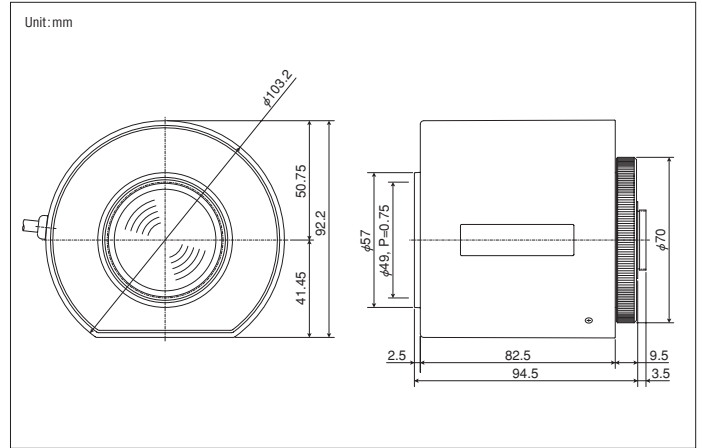

## Motorized Zoom Lens

Basic Specification		
Format Size	2/3	
Focal Length	12.5~75mm	
Max. Aperture Ratio	1:1.8	
Iris Range	1.8 - C	
Mount	C	
Horizontal Angle of View	1/4 format	16.08~2.75°
	1/3 format	21.40~3.66°
	1/2 format	28.44~4.87°
	2/3 format	38.82~6.67°
Min. Object Distance	1.0m	
Back Focal Length	18.41mm	
Filter Size	49mm P=0.75mm	
Dimensions	101.5×92.2×94.5mm	

Model	<b>C6Z1218M3 (C31211)</b>
Iris	Motorized Approx. 4.0 sec (Close-Open)
Focus	Motorized Approx. 5.0 sec * (Near-Far)
Zoom	Motorized Approx. 5.0 sec * (Wide-Tele)
Weight	820g
Remarks	* 5.5 sec for Type 1&3

## Motorized Zoom Lens

Basic Specification		
Format Size	2/3	
Focal Length	12.5~75mm	
Max. Aperture Ratio	1:1.8	
Iris Range	F1.8~720	
Mount	C	
Horizontal Angle of View	1/4 format	16.07~2.75°
	1/3 format	21.36~3.66°
	1/2 format	28.38~4.87°
	2/3 format	38.72~6.67°
Min. Object Distance	1.0m	
Back Focal Length	18.41mm	
Filter Size	49mm P=0.75mm	
Dimensions	101.5×92.2×94.5mm	