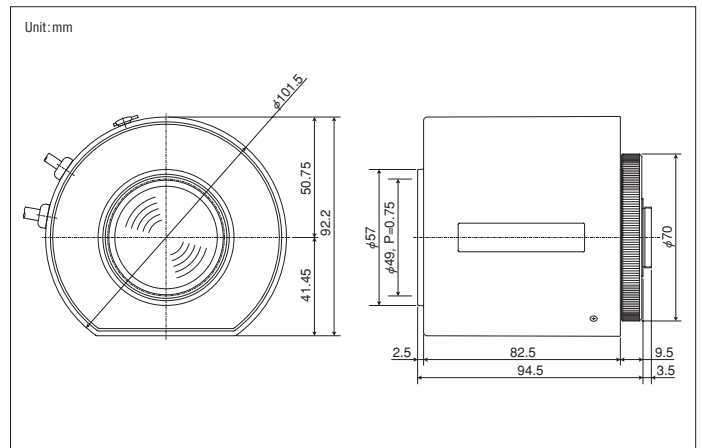

## Motorized Zoom Lens

Basic Specification		
Format Size	2/3	
Focal Length	12.5~75mm	
Max. Aperture Ratio	1:1.8	
Iris Range	1.8 - C	
Mount	C	
Horizontal Angle of View	1/4 format	16.08~2.75°
	1/3 format	21.40~3.66°
	1/2 format	28.44~4.87°
	2/3 format	38.82~6.67°
Min. Object Distance	1.0m	
Back Focal Length	18.41mm	
Filter Size	49mm P=0.75mm	
Dimensions	101.5×92.2×94.5mm	

Model	<b>C6Z1218M3 (C31211)</b>
Iris	Motorized Approx. 4.0 sec (Close-Open)
Focus	Motorized Approx. 5.0 sec * (Near-Far)
Zoom	Motorized Approx. 5.0 sec * (Wide-Tele)
Weight	820g
Remarks	* 5.5 sec for Type 1&3

## Motorized Zoom Lens

Basic Specification		
Format Size	2/3	
Focal Length	12.5~75mm	
Max. Aperture Ratio	1:1.8	
Iris Range	F1.8~720	
Mount	C	
Horizontal Angle of View	1/4 format	16.07~2.75°
	1/3 format	21.36~3.66°
	1/2 format	28.38~4.87°
	2/3 format	38.72~6.67°
Min. Object Distance	1.0m	
Back Focal Length	18.41mm	
Filter Size	49mm P=0.75mm	
Dimensions	101.5×92.2×94.5mm	