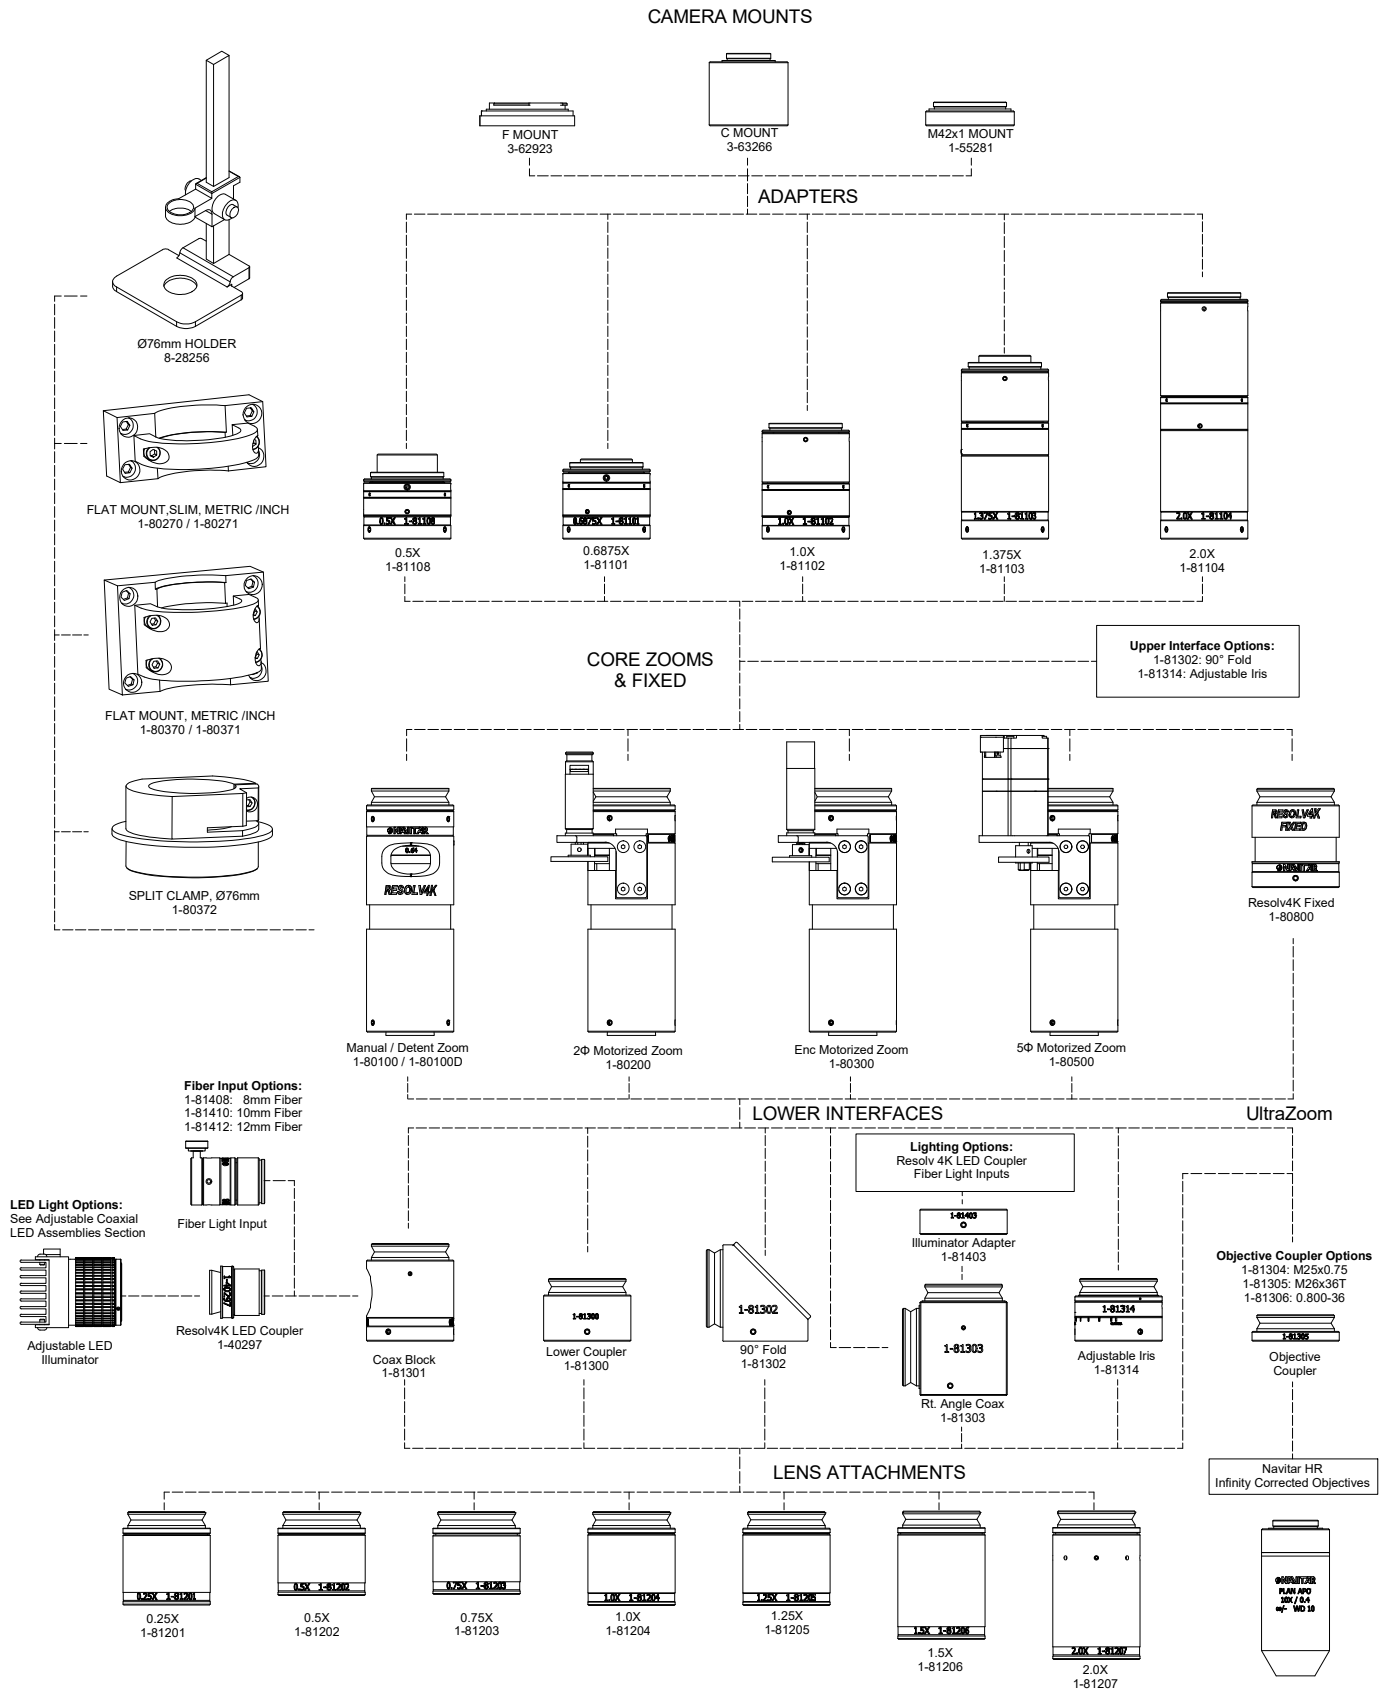

Resolv4K System Diagram

Fine Focus Options on Lens Attachments

Cable Length	1-80200 (2-phase motor)	1-80300 (encoded motor)	1-80500 (5 phase motor)
24"	1-40283	1-40286	1-40290
48"	1-40282	1-40285	1-40289
72"	1-40281	1-40284	1-40170

Legend:

- M1 Manual FF
- M2 2Φ Motorized FF
- M3 Encoded Motor FF
- M5 5Φ Motorized FF
- e.g. 1-81204M2
- 2Φ Motorized 1X LA