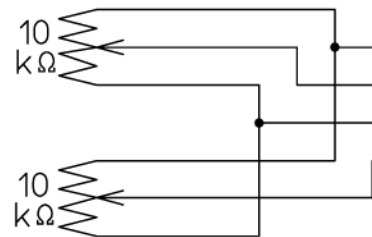

① IRIS CABLE
(VIDEO CONTROL)

(+) RED	INPUT VOLTAGE
(-) BLACK	GROUND
WHITE	VIDEO SIGNAL
GREEN	REMOTE CONTROL

② MOTOR CABLE

(+) GREEN	FOCUS NEAR
(+) BLACK	FOCUS FAR
(+) YELLOW	ZOOM IN
(+) RED	ZOOM OUT

(+) BROWN	POT. SUPPLY
BLUE	FOCUS ERROR
(-) WHITE	POT. RETURN
GRAY	ZOOM ERROR

SPECIFICATION

1. USE	FOR 1/2" COLOR ,B/W CAMERA		
2. FOCAL LENGTH	f=7.5~127mm		
3. IRIS RANGE	F= 1.6 ~ 360		
4. IMAGE SIZE	φ 8 (6.4 x 4.8)		
5. BACK FOCAL LENGTH	15.1	mm	in air
6. FLANGE FOCAL LENGTH	17.526	mm	in air
7. FOCUS RANGE	∞ ~ 1.5 m		
8. FIELD ANGLE	DIA.	(W)	55.8° (T) 3.6°
	HOL.		45.6° 2.9°
	VER.		34.7° 2.2°
9. DISTORTION (TV)	-0.78%		0.89%
10. LENS CONSTRUCTION	13	GROUPS	16 ELEMENTS
11. CLEAR APERTURE	FRONT φ50.0	REAR φ12.7	
12. WEIGHT	580g		

DC (DIRECT CONTROL)

DRIVE COIL	RESISTOR	190 Ω (20°C)
	COLOR	RED(+) 3pin BLACK 4pin
BRAKE COIL	RESISTOR	1150 Ω (20°C)
	COLOR	YELLOW(+) 2pin GREEN 1pin
DRIVE VOLT.	OPEN	+4V
	CLOSE	0V
		W/CLOSING SPRING

尺度	1/1	承認	八木	製	富永
機種名	LMZ7527AMPDC				
機種番	1/2" F1.6 f7.5-128mm				