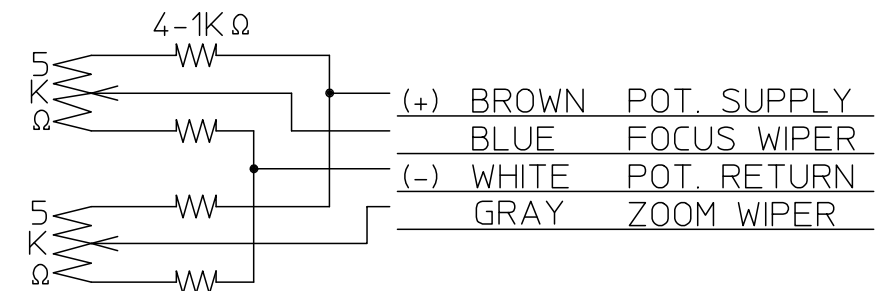

09.07.07	作成年月日	尺度 1/1	承認 八木	製 富永
		機種名	1/1.8" 12-360mm/F2.6	
		機種番	LMZ1236