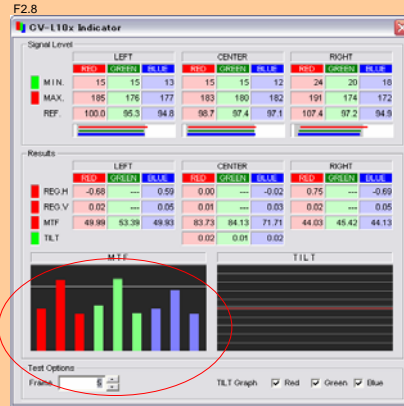

Kowa vs General SLR Lens MTF comparison

Kowa LM50CLS

General SLR 50mm

Kowa vs General SLR Lens Corner resolution comparison

Kowa LM50CLS

General 50mm SLR Lens