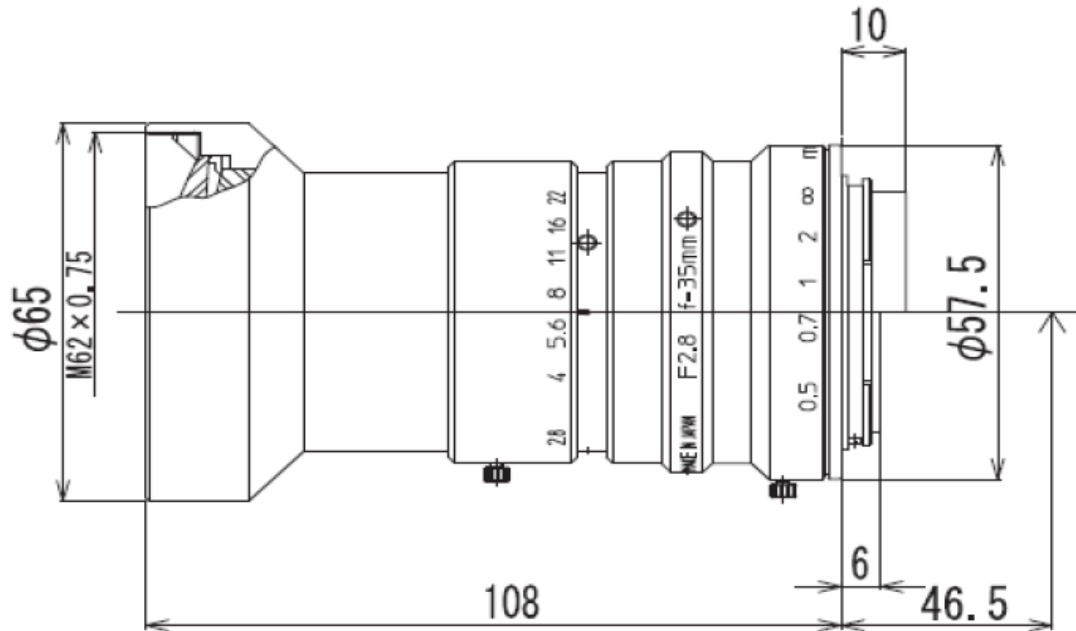

LM35CLS

Model	LM35CLS
Description	3CCD Color Line Scan Lens
Focal Length (mm)	35
Image Size (mm)	$\phi 30$
Iris Range (F-Stop)	F2.8~F22
Focusing Range (m)	0.5~ ∞
Iris Control	Manual
Focus Control	Manual
Distortion (TV)	0.06%
Flange Back in Air (mm)	46.5
Mount	F-Mount
Filter Size (mm)	M62XP0.75
Size (mm)	$\phi 65 \times 108$
Weight (g)	480