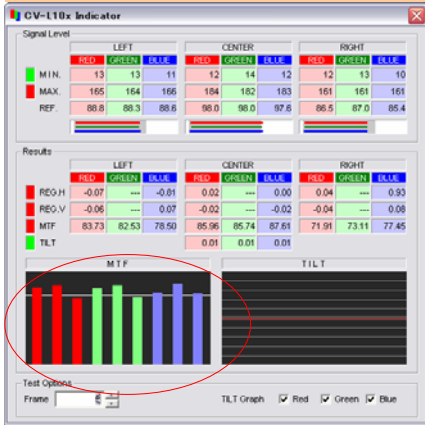

General vs Kowa MTF comparison

Kowa LM28CLS

General f=28mm

F2.8

F2.8

F4

F4

F5.6

F5.6

F8

F8

General vs Kowa Corner resolution comparison

Kowa LM28CLS

General f=28mm

General vs Kowa MTF comparison

General vs Kowa Corner resolution comparison