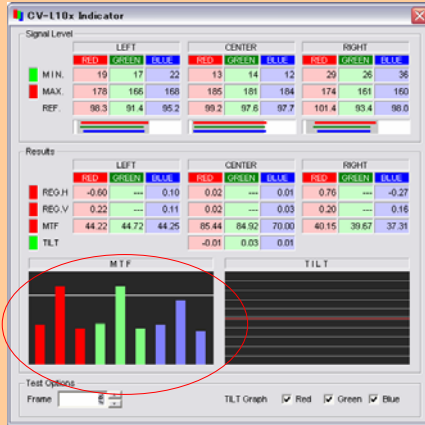

General vs Kowa MTF comparison

Kowa LM28CLS

General f=28mm

F2.8

F2.8

F4

F4

F5.6

F5.6

F8

F8

General vs Kowa Corner resolution comparison

Kowa LM28CLS

General f=28mm

General vs Kowa MTF comparison

General vs Kowa Corner resolution comparison