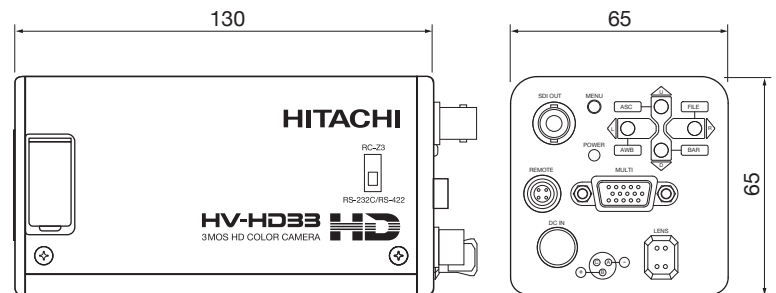

External dimensions

CAUTION : To ensure safe operation, please read the instruction manual before using this product.

These Specifications are subject to change without notice.

Hitachi Kokusai Electric Inc.

Head Office : 14-1, Sotokanda 4-choume, Chiyoda-ku, Tokyo 101-8980, Japan
Phone : +81(0)3-6734-9432, Fax : +81(0)3-5209-5942
URL : <http://www.hitachi-kokusai.co.jp/>

Hitachi Kokusai Electric (Shanghai) Co., Ltd.

Beijing Branch : Room 1415, Beijing Fortune Building, 5 Dong San Huan Bei-Lu, Chao Yang District, Beijing
Phone : +86(0) 10-6590-8755/8756, Fax : +86(0) 10-6590-8757

Hitachi Kokusai Electric America, Ltd. URL : <http://hitachikokusai.us>

Headquarters and: 150 Crossways Park Drive, Woodbury, New York 11797, U.S.A.

Northeast Office : Phone : (+1)516-921-7200, Fax : (+1)516-496-3718

West Office : 11258 Monarch, Unite Garden Grove, CA 92841, U.S.A.
Phone : (+1)310-328-6116, Fax : (+1)310-328-6252

Midwest Sales : Phone : (+1)330-334-4115, Fax : (+1)516-496-3718

Service : (+1)989-345-5379

South Sales : Phone : (+1)850-934-1234

Service : (+1)256-774-3777

Parts Center : Phone : (+1)516-682-4435, Fax : (+1)516-921-0993

Latin Sales : Phone : (+1)516-682-4420, Fax : (+1)516-496-3718

Hitachi Kokusai Electric Canada, Ltd. URL : <http://hitachikokusai.ca>

Head Office : 1 Select Avenue Unit#11 Scarborough, Ontario M1V5J3, Canada

Phone : (+1)416-299-5900, Fax : (+1)416-299-0450

Eastern Office : 5795 Chemin St. Francois St. Laurent, Quebec H4S 1B6, Canada

Phone : (+1)514-332-6687, Fax : (+1)514-335-1664

Hitachi Kokusai Electric Europe GmbH URL : <http://www.hitachi-keu.com>

Sales and Engineering : Siemensstr. 9, D-63263 Neu-Isenburg, Germany

+49(0) 6102-8332-0, Fax : +49(0) 6102-202616

Frankfurt office : Phone : (+49) 6102-8332-0, Fax : +49(0) 6102-202616

London office : Windsor House, Britannia Road, Waltham Cross, Hertfordshire EN8 7NX, United Kingdom

Phone : +44(0) 845-121-2177, Fax : +44(0) 845-121-2180

General email address : webmaster@hitachi-keu.com