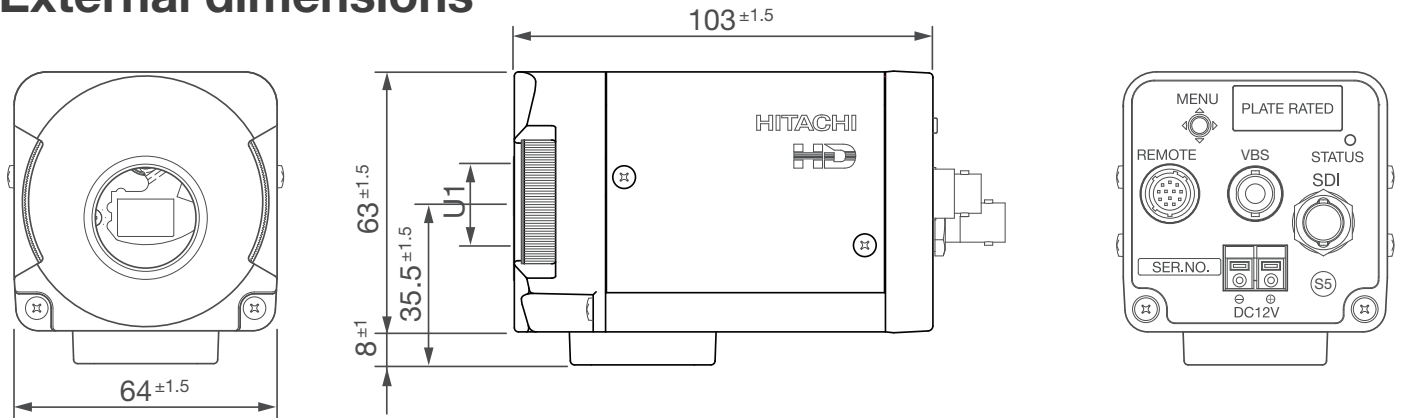

Main Specifications

KP-HD3005G

Imaging Device	2/3 inch CMOS (RGB Bayer color) Effective Area: 1/1.58 inch
Total pixels	1944(H) X 1496(V) 2.91M pixels
Effective pixels	1944(H) X 1096(V) 2.13M pixels
Imaging System	Progressive 59.94fps/50fps
Sync system	Internal
Video output	3G-SDI (SMPTE424M) & HD-SDI (SMPTE292M) & Analog VBS (selectable PAL or NTSC)
Video format	3G-SDI: 1080 59.94p/50p, HD-SDI: 29.97p/25p
Minimum illumination	Color: 0.015 lux (F1.2 AGC: 75dB, Gamma: High, SEN UP OFF, Shutter: 1/60) B&W: 0.0001 lux (F1.2 AGC: 75dB, Gamma: High, SEN UP OFF, Shutter: 1/60)
S/N ratio	More than 60dB
Resolution	Horizontal resolution more than 800 lines TV lines

OPERATIONAL

AGC	OFF / Auto (Max Gain 75dB: When Defog is OFF, Max Gain 42dB: When Defog is AUTO)
Electronic shutter	OFF / AES / Manual (1/30 to 1/10000 sec)
Electronic sensitivity (SENS UP)	OFF / Auto (Max 30[25] times) / Manual (2 to 30[25] times)
Defog	OFF / Auto / Auto-High
Day & Night (W/B switching)	COLOR / B&W / Auto (ICR)
Light Control	OFF / ON (photometry area with ROI capability)
White Balance	Auto / One Push / Manual: Normal (2500K-8000K), Special (2300K-10000K)

External dimensions

These Specifications are subject to change without notice.

CAUTION : To ensure safe operation, please read the instruction manual before using this product.

Hitachi Kokusai Electric Inc.

URL : <https://www.hitachi-kokusai.co.jp/global/en/index.html>
32, Miyuki-cho, Kodaira-shi, Tokyo 187-8511, Japan
Phone : +81-50-3383-3432, Fax : +81-42-322-3303

Hitachi Kokusai Electric Asia (Singapore) Pte. Ltd.

URL: <http://www.hitachi-kokusai.com.sg/>
7 Tampines Grande, #02-02A Hitachi Square,
Singapore 528736
Phone : +65-(0)6212-1945, Fax : +65-(0)6231-2429

Hitachi Kokusai Electric America, Ltd.

URL: <http://www.hitachikokusai.us/>
Headquarters
104 Feeding Hills Road Southwick, MA 01077, U.S.A.
Toll Free : +1 (833) 227-1658,
Phone : +1 (669) 207-5038

West Office
11258 Monarch Street, Unit H
Garden Grove, CA 92841, U.S.A.

West Sales Phone : +1 (516) 682-4448

East Sales Phone : +1 (516) 682-4445

Midwest Sales Phone : +1 (516) 682-4450

South Sales Phone : +1 (516) 682-4453

Canada / Latin Sales Phone : +1 (516) 682-4408

Hitachi Kokusai Electric Europe GmbH

URL : <http://www.hitachi-keu.com/>
Frankfurt Head Office
Siemensstr. 9, D-63263 Neu-Isenburg, Germany
Phone : +49 (0) 6102-8332-0, Fax : +49 (0) 6102-202616

London Office

Orion House, Bessemer Road, Welwyn Garden City, Herts,
AL7 1HH, UK
Phone : +44 (0) 7808 330195

Hitachi Kokusai Linear Equipamentos Eletrônicos S/A

URL : <http://www.hitachi-linear.com.br/>
Rodovia BR 459, No121-A, Km 121 - Bairro Corrego Raso,
Santa Rita do Sapucaí, 37540-000, MG - Brazil
Phone : +55 (35) 3473-3473, Fax : +55 (35) 3473-3474