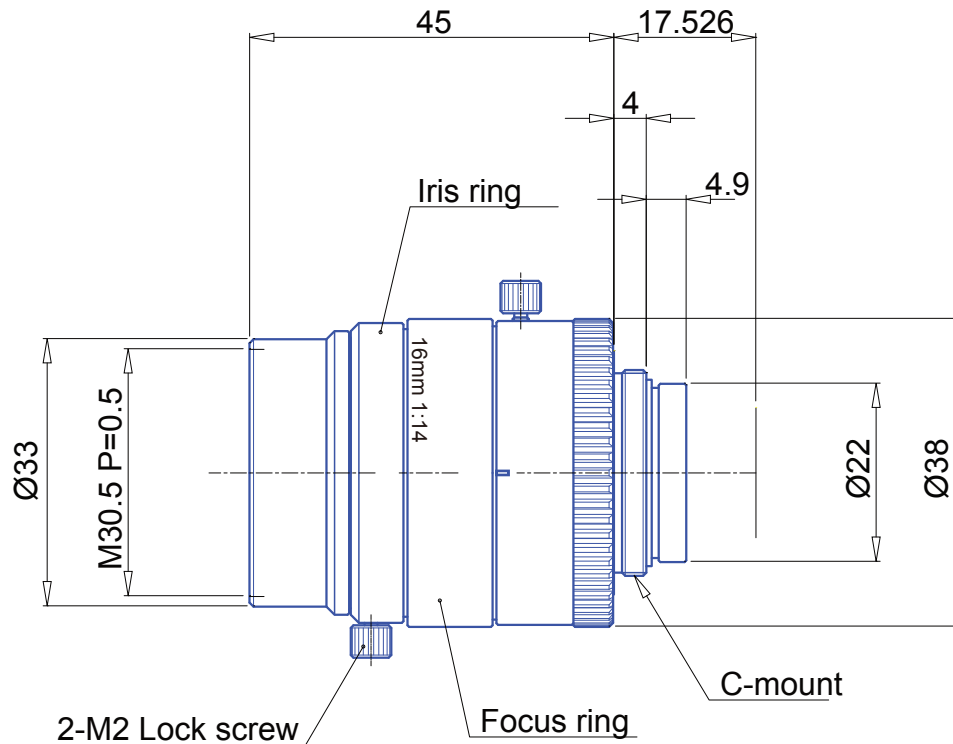

5 MP 1"

## GMD5HR42514MCN

Part No.	GMD5HR42514MCN
Focal Length	25mm
Iris Range	f/1.4-16
Lens Format	1"
MOD	300 mm
Mount	C
Filter Thread	M30.5 x P0.5
Angle of View	25.1° x 25.1° x 35.4°
Dimension (DxL)	Ø38 x 34