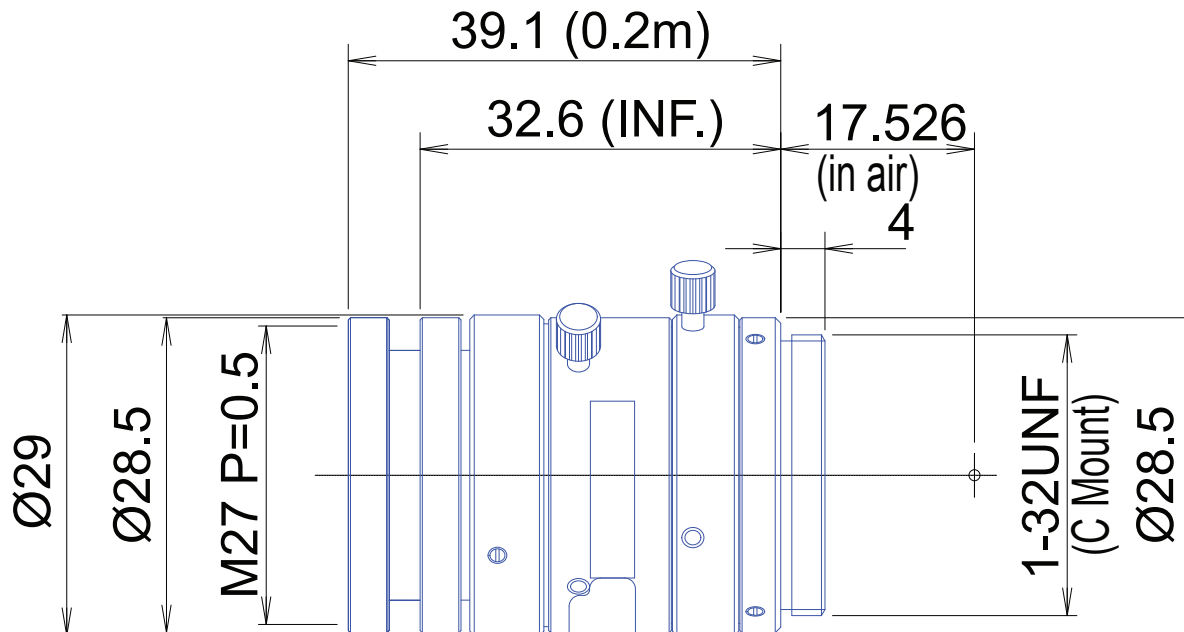

5 MP 1/1.2"

GM5HR123521MCN

www.GoyoLenses.com

Info@GoyoLenses.com

1-630-566-0580

Part No.	GM5HR123521MCN
Focal Length	35mm
Iris Range	f/2.1 - 16
Lens Format	1/1.2"
MOD	200mm
Mount	C
Filter Thread	M27 x P0.5
Angle of View	17.3° x 13.1°
Weight	60g
Dimension (DxL)	Ø29 x 40