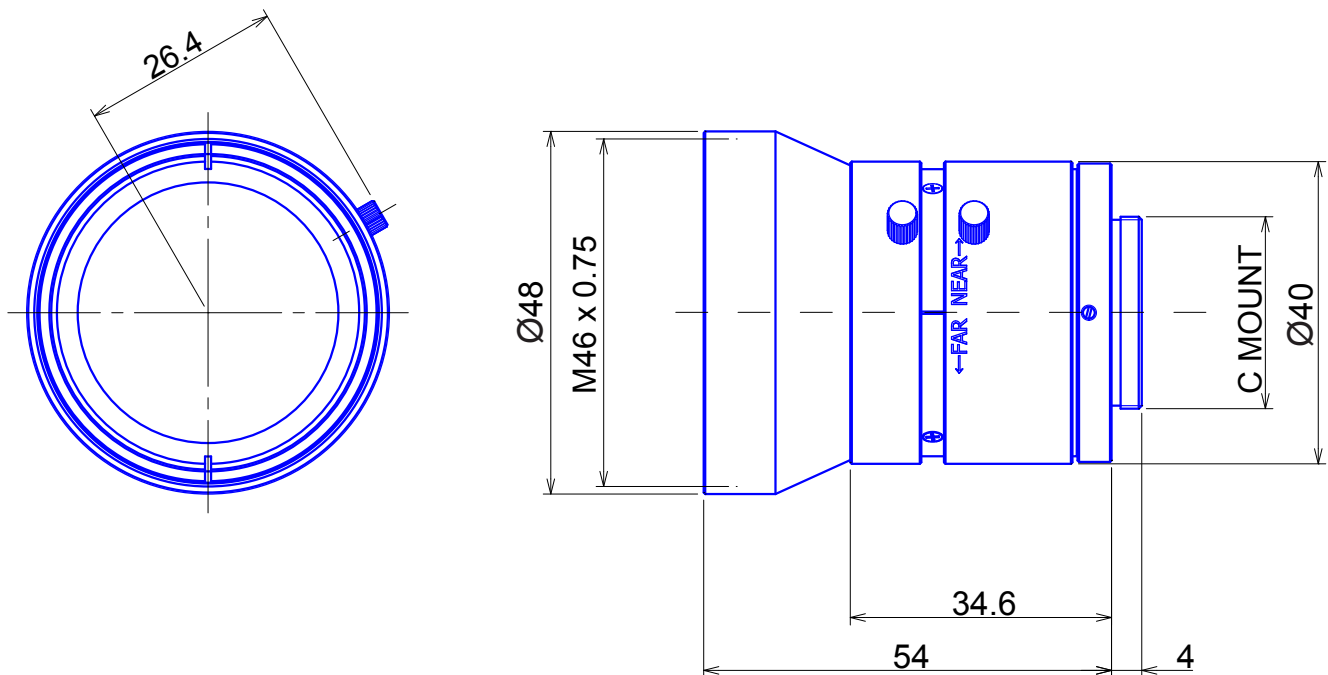

2/3inch Format

High resolution 12 Megapixel Lenses

Item No. GM12HR39014MCN-1

ITEM NO.		GM12HR39014MCN-1
Focal Length		9 (mm)
Iris Range		F1.4 - Close
Angle of View (H x V x D)	2/3"	50°8' x 39°3'
	1/2"	38°2' x 29°1'
MOD		0.1 (m)
Filter Thread		M=46.0 , P=0.75
Dimension (D x L)		Ø48 x 54 (mm)
Weight		160 (g)

*1.6 μ m(Center Resolution Power), Optical Distortion less than 0.5%**GOYO OPTICAL Inc.,**

3-8-31 HAMASAKI, ASAKA, SAITAMA 351-0033, JAPAN,

TEL:+81-48-474-2235 FAX:+81-48-474-7373

<http://www.gyooptical.com> E-MAIL:info@gyooptical.com