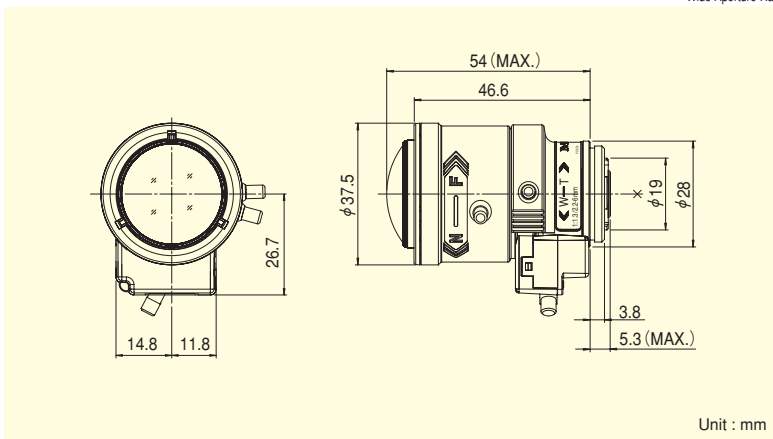

WIDE
Wide Angle

3 Mega
For Megapixel
Camera

MANUAL
Manual Iris

CS-mt
CS Mount

METAL
Metal Mount

AT
Aspherical Lens

F1.3
Wide Aperture Rate

- High image-quality monitoring with optical performance supporting 3 megapixels.
- WIDE 2.2mm, achieving a horizontal field angle of 120 degrees (when used on 1/3 cameras).
- Compact and lightweight design, best suited for use with dome cameras.
- Designed to maximize optical performance with high-accuracy aspheric lens, low-dispersion glass, and high refractive-index glass.

Focal Length (mm)		2.2~6 (2.7×	
Iris Range		F1.3 ~ Close	
Operation	Zoom	Manual	
	Focus	Manual	
	Iris	Manual	
Angle Of View (H×V)	1/3"	WIDE	120°00' × 91°36'
		TELE	46°26' × 34°59'
	1/4"	WIDE	91°36' × 69°21'
		TELE	34°59' × 26°18'
Focusing Range (From Front Of The Lens) (m)		∞ ~ 0.3	
Object Dimensions at M.O.D. (H×V) (mm)	1/3"	WIDE	1075 × 638
		TELE	266 × 196
	1/4"	WIDE	638 × 429
		TELE	196 × 145
Back Focal Distance (in air) (mm)		7.70	
Exit Pupil Position (From Image Plane) (mm)		-452	
Filter Thread (mm)		—	
Mount		CS	
Mass (g)		55	
Remarks		• With Metal Mount	