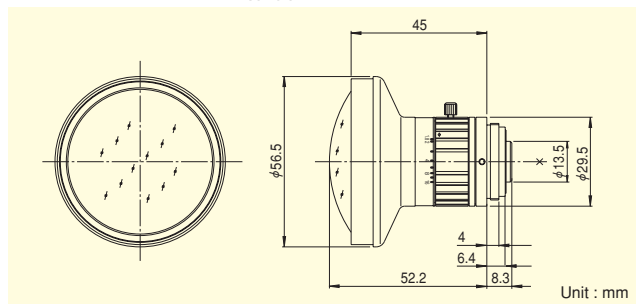

1	1/3	1/2	2/3	1/4
---	-----	-----	-----	-----

**For Security
Fish-Eye**

FE185C086HA-1

NEW

*Photograph is a similar model.

- High-resolution design, providing support for up to 5 megapixel camera resolution.
- Super wide angle of 185 degrees that eliminates dead angles and enables effective, wide-area surveillance.
- Designed with the f-theta system, most suited for uniform displaying of images. Allows high-quality image display, partial enlargement, and conversion to ordinary-looking images to be performed easily with imaging software.

FIXED Fixed Focal	Fish-Eye 185° Fish-Eye	5 Mega For Megapixel Camera	MANUAL Manual Iris	C-mt C Mount	METAL Metal Mount
-----------------------------	----------------------------------	---------------------------------------	------------------------------	------------------------	-----------------------------

Focal Length (mm)		2.7
Iris Range		F1.8 ~ F16
Operation	Focus	Fixed
	Iris	Manual
Angle Of View (H×V)	1"	185° × 185° (φ8.6mm)
	2/3"	185° × 140°35'
	1/2"	136°18' × 102°19'
Focusing Range (From Front Of The Lens) (m)		∞ ~ 0.2
Back Focal Distance (in air) (mm)		9.75
Exit Pupil Position (From Image Plane) (mm)		-49
Filter Thread (mm)		—
Mount		C
Mass (g)		160
Remarks	•With Metal Mount •With Locking Knob for Iris	