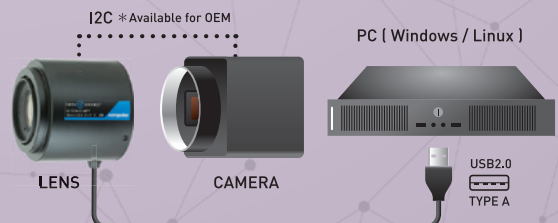

Lens onnect® SERIES

Motorized FA lens that can be operated **easily**
with a single **USB** cable

- → Focus, Iris, and Zoom can be controlled via USB
- → Easy operation in areas where manual adjustment is not possible
- → The stepping motor makes precise control possible
- → Plug-and-play for easy deployment

BH series

RF series

Connection
example