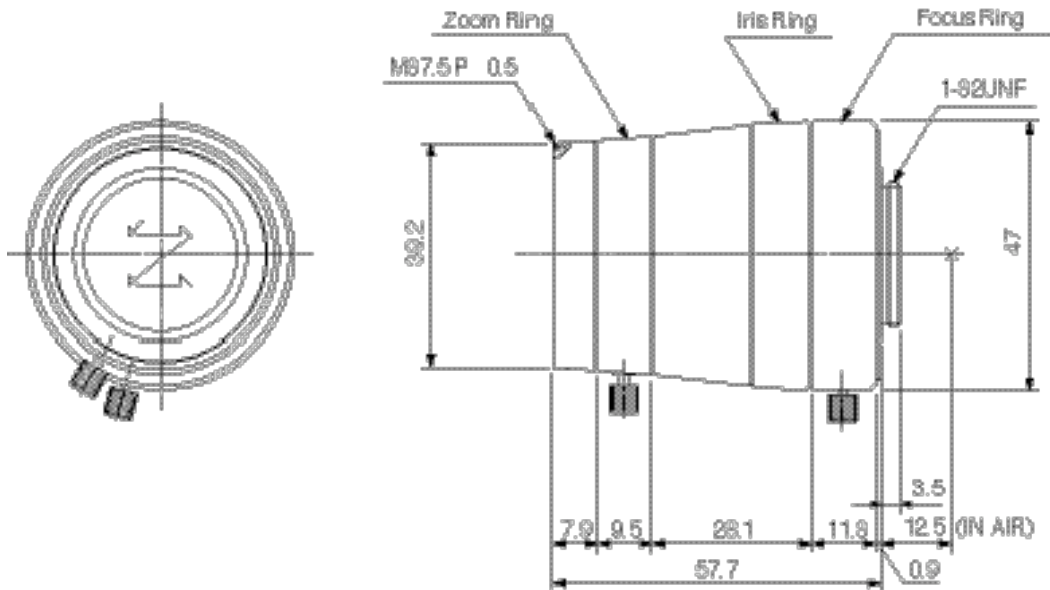

H3Z1014CS

VARI FOCAL 3X 10mm - 30mm F1.4
for 1/2" Format Cameras, Manual Iris
CS-Mount

Model No.	H3Z1014CS		Effective	Front	26.6mm Dia
Focal Length	10mm - 30mm		Lens Aperture	Rear	9.0mm Dia
Max. Aperture Ratio	1 : 1.4		Back Focal	Tele	9.8mm
Max. Image Format	6.4mm x 4.8mm(8mm)		Length	Wide	11mm
Operation Range	Iris	F1.4 - F16C	Flange Back Length	12.5mm	
	Focus	0.6m - Inf.	Mount	CS-Mount	
	Zoom	10mm - 30mm	Filter Size	M37.5 P 0.5mm	
Control	Iris	Manual	Dimensions	47 x 57.7mm	
	Focus	Manual	Weight	125g	
	Zoom	Manual			
Object Dimension at M.O.D.	2.7 mm	38.8cm x 28.6cm			
	8 mm	13.1cm x 99cm			
Angle of View	D	44.8°~15.6°mm	1/3"	35.6°~11.7°mm	25.1°~8.8°mm
	H	35.8°~12.5°mm		26.8°~9.4°mm	20.1°~7.0°mm
	V	26.8°~9.4°mm		20.1°~7.1°mm	15.0°~5.3°mm
Operating Temperature	-20 ~ +50mmC				

1/3

CS

Dimensions

Z

SP