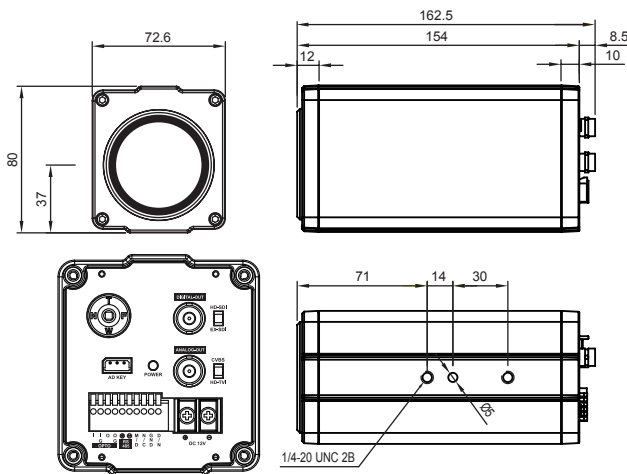

# BMH-G365

2MP 36x Zoom Global Shutter Zoom Box Camera

## Features

- 1/2.3" 2MP Sony Global Shutter CMOS Image Sensor
- HD-SDI, EX-SDI Video Output (Up to 1080p)
- Camera setup by OSD Menu
- Built-in 36x lens supporting Day & Night (6.0mm ~ 216.0mm)
- Supports External trigger input and Strobe output
- Digital Slow Shutter
- Digital Noise Remove (2D+3D)
- Digital Image Stabilizer
- Defog Function

## Dimensions

Unit : mm

MODEL		BMH-G365		
<b>CAMERA</b>				
Image Sensor	1/2.3" Sony Global Shutter CMOS Sensor			
Total Pixels	1936(H) x 1226(V) = 2.37M pixels			
Active Pixels	1936(H) x 1216(V) = 2.35M pixels			
Video Format	1080p@60/50fps, 1080p@30/25fps, 720p@60/50fps, 720p@30/25fps			
Min. Illumination	Color	0.3 lux / DSS 0.06 lux		
	BW	0.01lux / DSS 0.002 lux		
S/N Ratio	more than 50dB (AGC off)			
Video Output	HD-SDI, EX-SDI, TVI, CVBS			
<b>LENS</b>		36x		
Lens Type	36x Day & Night Zoom Lens			
Zoom Ratio	Optical 36x, Digital 32x Zoom			
Focal Length	f = 6.0 mm ~ 216.0 mm			
Aperture Ratio	F1.5 (wide) ~ F4.8 (tele)			
Angle Of View (D, H, V)	WIDE	59.13°	52.62°	31.08°
	TELE	2.24°	1.95°	1.10°
<b>CAMERA FUNCTIONS</b>				
Camera Title	ID / Title / Zoom Ratio / System Message			
Day & Night	Auto / Day / Night / Ext-in			
BLC	Off / BLC / HLC			
ACE	0 ~ 20 steps			
DNR	Auto / Off / Low / Middle / High			
Defog	Off / Manual / Auto			
Image Stabilization	Off / On			
Motion Detection	Off / On (3 positions)			
Privacy Mask	Off / On (8 points)			
Digital Slow Shutter	Off / 2x / 4x / 8x / 16x / 32x (/64x : 60 or 50fps mode only)			
Gain Control	0 ~ 10 steps			
White Balance	Auto / One Push / Manual / Indoor / Outdoor			
Shutter Speed	1/1 ~ 1/20,000 sec			
E.Zoom	Off / MAX 2x ~ 32x			
Digital Flip	Off / H / V / H&V			
<b>GENERAL</b>				
Power Source	DC12V±10%			
Power Consumption	Max 550mA			
Operating Temperature	-10°C ~ +50°C / 0% ~ 90% RH			
Dimensions	72.6(W) x 80(H) x 162.5(D) mm			
Weight	0.82Kg (TBD)			