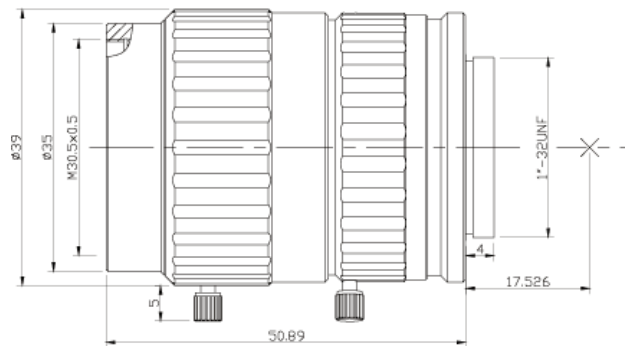

AZURE-DN5028MML

SPECIFICATIONS

Resolution:	130lp/mm(5MP)
Format :	1 "
Mount :	C
Focal Length :	50mm
F/No:	2.8
Back Focus:	21.33mm
Iris Type :	Manual Iris
Angle of View:	18.3°
Distortion :	<0.2%
Focusing range :	∞ ~ 1m
Filter Thread:	M30.5 x 0.5mm
Dimension:	∅ 39 x 50.89mm

Dimension

MTF Curves