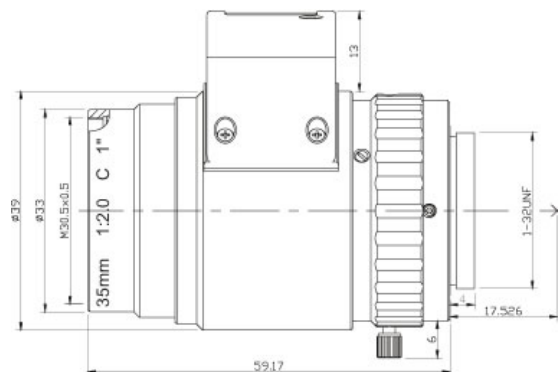

## SPECIFICATIONS

Resolution:	150lp/mm(5MP)
Format :	1 "
Mount :	C
Focal Length :	35mm
F/No:	2.0
Back Focus:	19.67
Iris Type :	DC Iris
Angle of View:	26°
Distortion :	-3%
Focusing range :	∞ ~ 1m
Design Wavelength:	400~1000nm
Filter Thread:	M30.5x 0.5mm
Dimension:	∅ 39 x 59.17mm
Weight:	189g

## Dimension