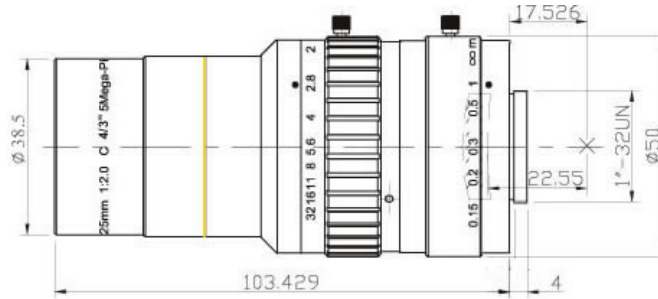

AZURE-2520MX5M

SPECIFICATIONS

Resolution:	150lp/mm(5MP)
Format :	4/3"
Mount :	C
Focal Length :	25mm
F/No:	F2.0~F32
Back Focus:	22.55mm
Iris Type :	Manual Iris
Angle of View (V) :	47°
Distortion :	<0.2%
Focusing range :	∞ ~ 0.15m
Coating Wavelength:	400nm~950nm
Filter thread :	M35.5x 0.5mm
Dimension :	∅ 38.5 x 103.429mm
Weight :	690g

Dimension

MTF Curves