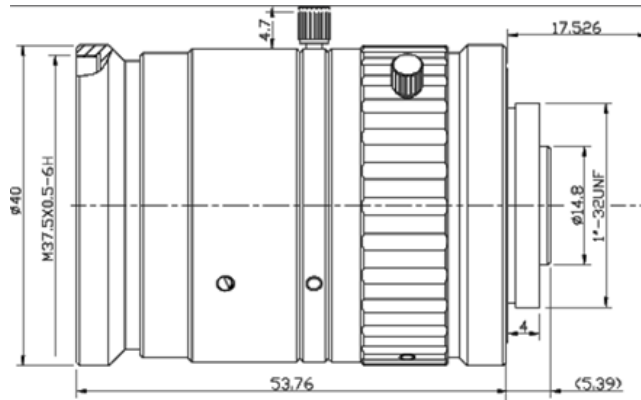

### SPECIFICATIONS

Resolution:	200lp/mm (10MP)	
Format :	2/3"	
Mount :	C	
Focal Length:	8mm	
F/No :	1.8	
Back Focus :		
Iris Type :	Manual Iris	
Angle of View(D×V×H):	2/3"	69.02°× 44.83°×57.62°
	1/2"	53.13°× 33.40°×43.60°
	1/3"	41.11°× 25.36°×33.40°
	1/4"	28.07°× 17.06°×22.62°
Distortion :	<-0.07%	
Focusing Range:		