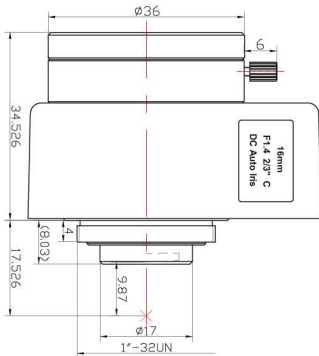

2.0Mega-pixel Lens

Fixed Mega-pixel Auto Iris Lenses

Auto Iris

2/3"Format

C-Mount

Item No	AZURE-1614DM	
Resolution	100lp/mm (2MP)	
Format	2/3"	
Focal Length	16mm	
Mount	C	
F / No	F1.4~Close	
Back Focus	9.14mm	
Iris Type	Auto(DC Type)	
Horizontal Angle	2/3 format	29.02°
	1/2 format	21.32°
	1/3 format	16.07°
	1/4 format	12.08°
Distortion	<-1%	
Focusing Range	∞ ~ 0.2m	
Design Wavelength	400nm~950nm	
Filter Thread	M30.5 × 0.5	
Dimension	Φ 36 × 34.64mm	
Weight	126.5g	