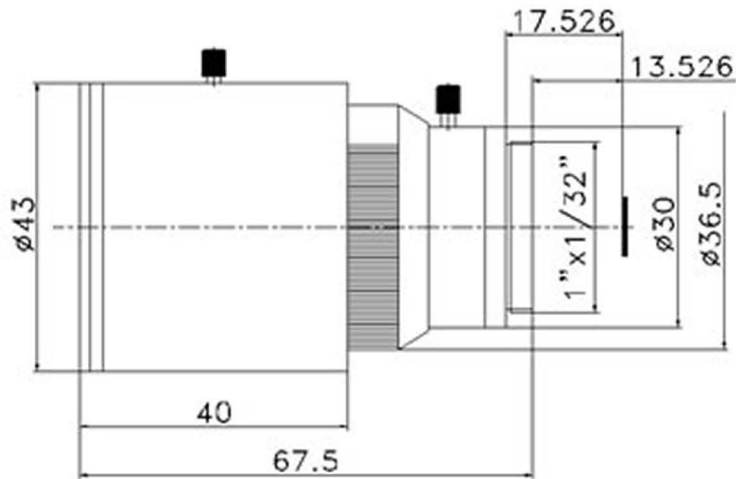

Vari-focal Mega-pixel Manual Iris Lenses

Manual Iris

1/2" Format

C-Mount

2MP

IR Function

Item No	AZURE-IR02812ZM
Resolution	2.0 Mega-pixel
Focal Length	2.8~12mm
Back Focus	13.09~20.1mm
Mount	C
F / No	1.6
Iris range	F1.6~Close
Format	1/2"
Iris Type	Manual Iris
Angle of view	98° ~ 30.5°
MOD	0.1m
Dimension	∅ 43× 67.5mm
Filter Thread	—