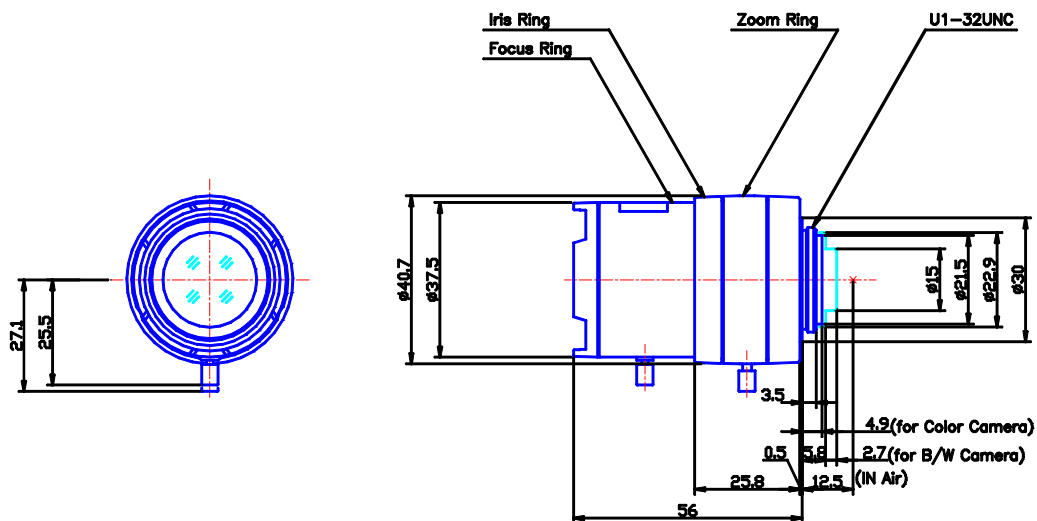

T4Z2813CS

4X 2.8 - 12mm F1.3 VARI FOCAL
for 1/3" format cameras
CS-Mount

Model No.	T4Z2813CS		Effective	Front	22.0mm	1/3
Focal Length	2.8 ~ 12 mm		Lens Aperture	Rear	8.8mm	
Max. Aperture Ratio	1 : 1.3		Back Focal Length	Tele	20.2mm	
Max. Image Format	4.8 x 3.6mm (6mm)			Wide	8.1mm	
Operation Range	Iris	F1.3 ~ C	Flange Back Length		12.5mm	
	Focus	0.3m ~ Inf.	Mount		CS-Mount	
	Zoom	2.8 ~ 12 mm	Filter Size		-	
Control	Iris	Manual	Dimensions		40.7 x 56mm	CS
	Focus	Manual	Weight		- g	
	Zoom	Manual				
Object Dimension at M.O.D.	2.8 mm	69.3 x 44.9cm				
	12 mm	12.6 x 9.4cm				
Angle of View	D	1/3"	121.8 ~ 29.6°			
	H		98.2 ~ 23.8°			
	V		73.6 ~ 17.8°			
Operating Temperature	-20° C ~ +50° C					

M.O.D. : Minimum Object Distance

Dimensions

Z

SP