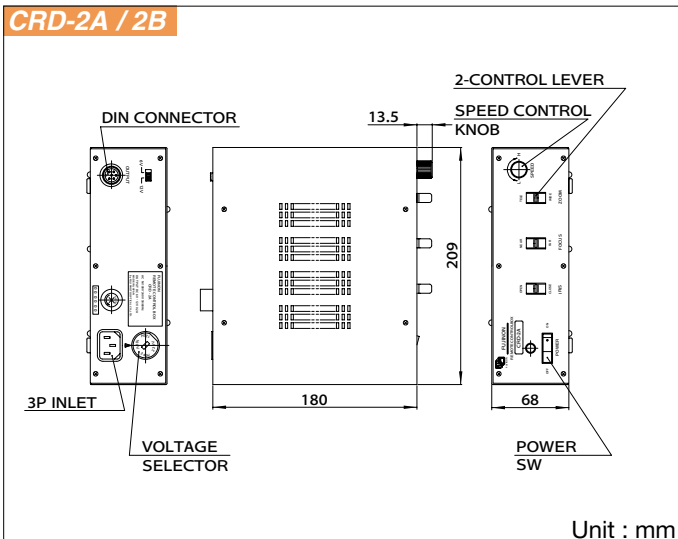

Control Box

CRD-1A / 1B

CRD-2A / 2B

Model	CRD-1A	CRD-1B	CRD-2A	CRD-2B
Control	Zoom, Focus		Zoom, Focus, Iris	
Output Voltage	6V DC / 12V DC	±6V DC / ±12V DC	6V DC / 12V DC	±6V DC / ±12V DC
Maximum Output Current	0.2A			
Output Connector	Mab 6100	Mab 4100	Mab 6100	Mab 4100
Power Source	100V / 120V / 220V / 240V AC, 50 / 60Hz			
Power Consumption (at 100V AC)	15W			
Mass	Approx. 2.1kg		Approx. 2.2kg	

Options

Extension Cable	10m	CEC-AA102-11	CEC-AB102-11	CEC-AA102-11	CEC-AB102-11
	20m	CEC-AA202-11	CEC-AB202-11	CEC-AA202-11	CEC-AB202-11
Power Cord	JAPAN	PCA-1			
	U.S.A. / CANADA	PCA-2			
	Continental EUROPE	PCA-3			
	AUSTRALIA	PCA-4			
Without AC Plug		PCA-5			