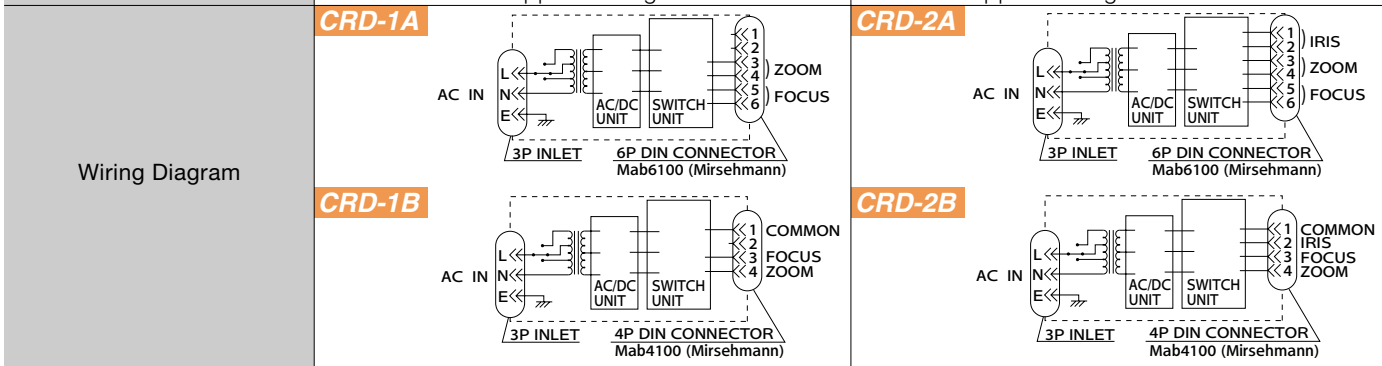

Control Box

CRD-1A / 1B

CRD-2A / 2B

Model	CRD-1A	CRD-1B	CRD-2A	CRD-2B
Control	Zoom, Focus		Zoom, Focus, Iris	
Output Voltage	6V DC / 12V DC	±6V DC / ±12V DC	6V DC / 12V DC	±6V DC / ±12V DC
Maximum Output Current	0.2A			
Output Connector	Mab 6100	Mab 4100	Mab 6100	Mab 4100
Power Source	100V / 120V / 220V / 240V AC, 50 / 60Hz			
Power Consumption (at 100V AC)	15W			
Mass	Approx. 2.1kg		Approx. 2.2kg	

Options

Extension Cable	10m	CEC-AA102-11	CEC-AB102-11	CEC-AA102-11	CEC-AB102-11
	20m	CEC-AA202-11	CEC-AB202-11	CEC-AA202-11	CEC-AB202-11
Power Cord	JAPAN	PCA-1			
	U.S.A. / CANADA	PCA-2			
	Continental EUROPE	PCA-3			
	AUSTRALIA	PCA-4			
Without AC Plug		PCA-5			