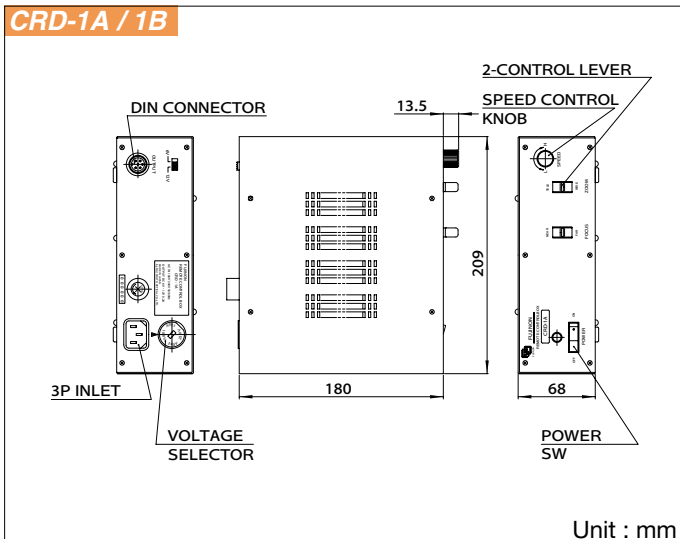

Control Box

CRD-1A / 1B

CRD-2A / 2B

Model	CRD-1A	CRD-1B	CRD-2A	CRD-2B
Control	Zoom, Focus		Zoom, Focus, Iris	
Output Voltage	6V DC / 12V DC	±6V DC / ±12V DC	6V DC / 12V DC	±6V DC / ±12V DC
Maximum Output Current	0.2A			
Output Connector	Mab 6100	Mab 4100	Mab 6100	Mab 4100
Power Source	100V / 120V / 220V / 240V AC, 50 / 60Hz			
Power Consumption (at 100V AC)	15W			
Mass	Approx. 2.1kg		Approx. 2.2kg	

Options

Extension Cable	10m	CEC-AA102-11	CEC-AB102-11	CEC-AA102-11	CEC-AB102-11
	20m	CEC-AA202-11	CEC-AB202-11	CEC-AA202-11	CEC-AB202-11
Power Cord	JAPAN	PCA-1			
	U.S.A. / CANADA	PCA-2			
	Continental EUROPE	PCA-3			
	AUSTRALIA	PCA-4			
Without AC Plug		PCA-5			