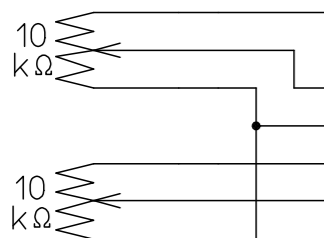

① IRIS CABLE
(VIDEO CONTROL)

(+) RED INPUT VOLTAGE
(-) BLACK GROUND
WHITE VIDEO SIGNAL
GREEN REMOTE CONTROL

② MOTOR CABLE

(+) GREEN FOCUS NEAR
(+) BLACK FOCUS FAR
(+) YELLOW ZOOM IN
(+) RED ZOOM OUT

(+) BROWN POT. SUPPLY
BLUE FOCUS ERROR
(-) WHITE POT. RETURN
GRAY ZOOM ERROR

SPECIFICATION

1. USE	FOR 1/2" COLOR ,B/W CAMERA	
2. FOCAL LENGTH	f=7.5~127mm	
3. IRIS RANGE	F= 1.6 ~ 360	
4. IMAGE SIZE	φ 8 (6.4 x 4.8)	
5. BACK FOCAL LENGTH	15.1 mm in air	
6. FLANGE FOCAL LENGTH	17.526 mm in air	
7. FOCUS RANGE	∞ ~ 1.5 m	
8. FIELD ANGLE	DIA.	(W) 55.8° (T) 3.6°
	HOL.	45.6° 2.9°
	VER.	34.7° 2.2°
9. DISTORTION (TV)	-0.78%	0.89%
10. LENS CONSTRUCTION	13 GROUPS 16 ELEMENTS	
11. CLEAR APERTURE	FRONT φ50.0 REAR φ12.7	
12. WEIGHT	580g	

DC (DIRECT CONTROL)

DRIVE COIL	RESISTOR	190Ω (20°)
	COLOR	RED(+) 3pin BLACK 4pin
BRAKE COIL	RESISTOR	1150Ω (20°)
	COLOR	YELLOW(+) 2pin GREEN 1pin
DRIVE VOLT.	OPEN	+4V
	CLOSE	0V
		W/CLOSING SPRING

尺度	1/1	承認	八木	製	富永
機種名	LMZ7527				
機種番	1/2"フォーマット F1.6 f7.5-128mm				
09.11.24	作成年月日				