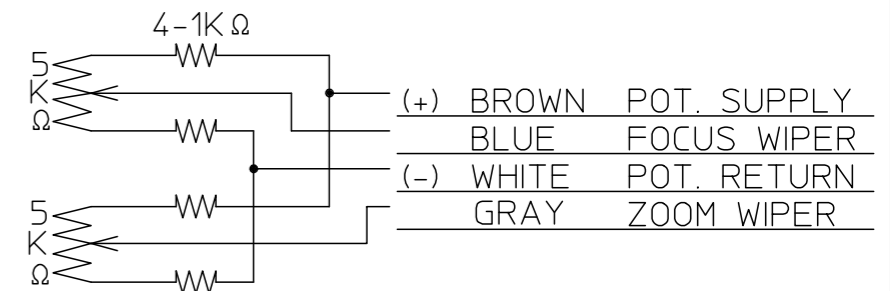

尺度	1/1	承認	八木	製	富永
機種名	1/1.8" 8-240mm/F1.7				
機種番	LMZ0824				
09.07.08	作成年月日