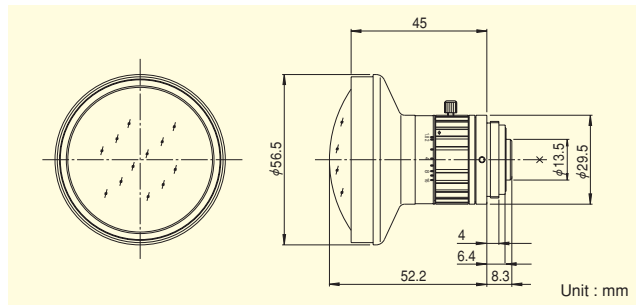

1	1/3	1/2	2/3	1/4
---	-----	-----	-----	-----

FE185C086HA-1

For Security Fish-Eye

FISH-EYE LENSES

NEW

*Photograph is a similar model.

- High-resolution design, providing support for up to 5 megapixel camera resolution.
- Super wide angle of 185 degrees that eliminates dead angles and enables effective, wide-area surveillance.
- Designed with the f-theta system, most suited for uniform displaying of images. Allows high-quality image display, partial enlargement, and conversion to ordinary-looking images to be performed easily with imaging software.

FIXED Fixed Focal	Fish-Eye 185° Fish-Eye	5 Mega For Megapixel Camera	MANUAL Manual Iris	C-mt C Mount	METAL Metal Mount
-----------------------------	----------------------------------	---------------------------------------	------------------------------	------------------------	-----------------------------

Focal Length (mm)		2.7
Iris Range		F1.8 ~ F16
Operation	Focus	Fixed
	Iris	Manual
Angle Of View (H×V)	1"	185° × 185° (φ8.6mm)
	2/3"	185° × 140°35'
	1/2"	136°18' × 102°19'
Focusing Range (From Front Of The Lens) (m)		∞ ~ 0.2
Back Focal Distance (in air) (mm)		9.75
Exit Pupil Position (From Image Plane) (mm)		-49
Filter Thread (mm)		—
Mount		C
Mass (g)		160
Remarks	•With Metal Mount •With Locking Knob for Iris	