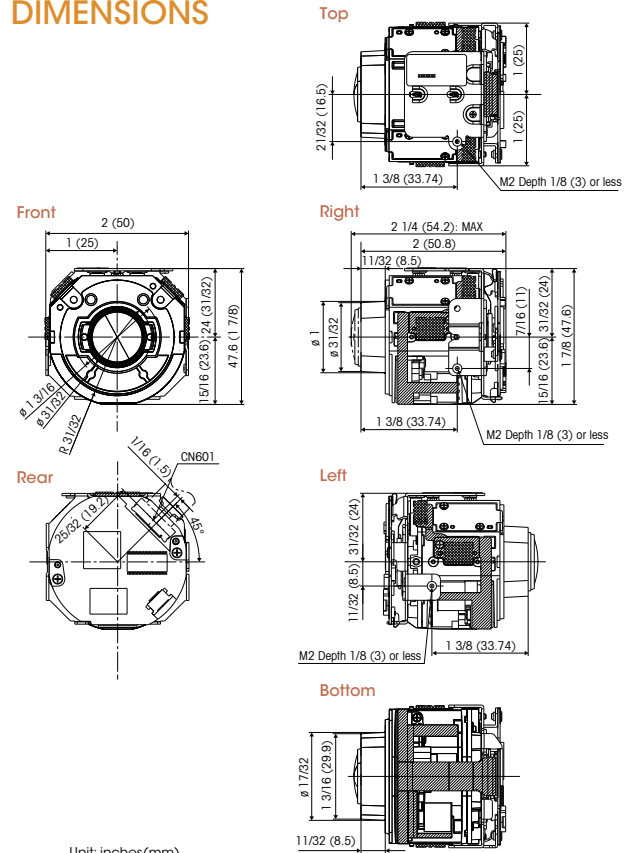

DIMENSIONS

Unit: inches(mm)

©2011 Sony Corporation. All rights reserved.
Reproduction in whole or in part without written permission is prohibited.
Features and specifications are subject to change without notice.
Non-metric weights and measures are approximate and may vary.
SONY, make.believe and Exmor are registered trademarks of Sony Corporation.
All other trademarks are the property of their respective owners.