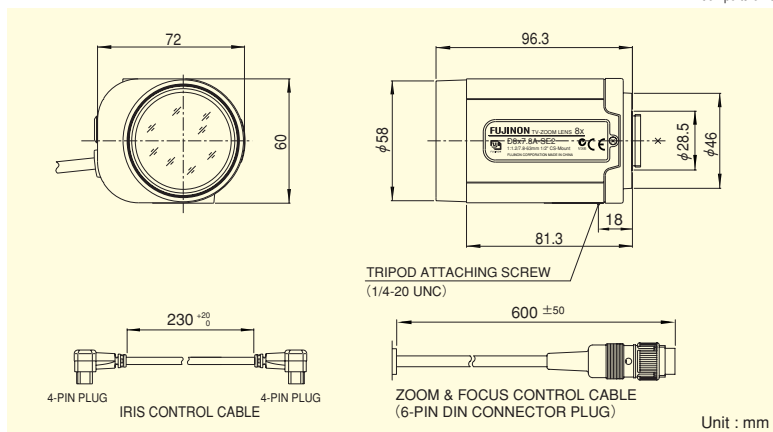

# D8x7.8A-SE2

Applicable camera (model)

1 2/3 1/2 1/3 1/4

8x

\*Photograph is a similar model.

**ZOOM** Zoom   
 **WIDE** Wide Angle   
 **MOTOR DRIVE** Motor Drive   
 **DC** DC Auto Iris   
 **CS-mt** CS Mount   
 **METAL** Metal Mount   
 **N D** ND Filter  
**F1.2** Wide Aperture Rate

Focal Length (mm)		7.8~63 (8x)	
Iris Range		F1.2 ~ T400 (Equivalent to F400)	
Operation	Zoom	Motor Drive	
	Focus	Motor Drive	
	Iris	Auto (DC Type) (*1)	
Angle Of View (H×V)	1/2"	WIDE	44°37' × 34°12'
		TELE	5°49' × 4°22'
	1/3"	WIDE	34°12' × 25°59'
		TELE	4°22' × 3°16'
	1/4"	WIDE	25°59' × 19°38'
		TELE	3°16' × 2°27'
Focusing Range (From Front Of The Lens) (m)		∞ ~ 1.2	
Object Dimensions at M.O.D. (H×V) (mm)	1/2"	WIDE	944 × 708
		TELE	117 × 88
	1/3"	WIDE	708 × 531
		TELE	88 × 66
	1/4"	WIDE	531 × 398
		TELE	66 × 49
Back Focal Distance (in air) (mm)		14.00	
Exit Pupil Position (From Image Plane) (mm)		-55	
Filter Thread (mm)		M55 × 0.75	
Mount		CS	
Mass (g)		400	
Coil Resistance		Drive Coil	200Ω
		Damping Coil	700Ω
Current Consumption		22mA (Max.) at DC 4V	
Standard Accessories		Iris Control Cable Conversion Cable (6-pin→4-pin) Connection Connector (4-pin, 6-pin)	
Remarks		• With Metal Mount (*1) When power is turned off, iris will automatically be closed.	

### Close-up Lens

Product Name	CL3355 (M55×0.75mm fc=333mm)		CL10055 (M55×0.75mm fc=1000mm)		
	Imaging Area (mm)		333~261		1000~545
Object Dimensions (mm)	1/2"	WIDE	205×153	428×321	
		TELE	25×19	53×40	
	1/3"	WIDE	153×115	321×241	
		TELE	19×14	40×30	
1/4"	WIDE	115×86	241×181		
	TELE	14×11	30×22		