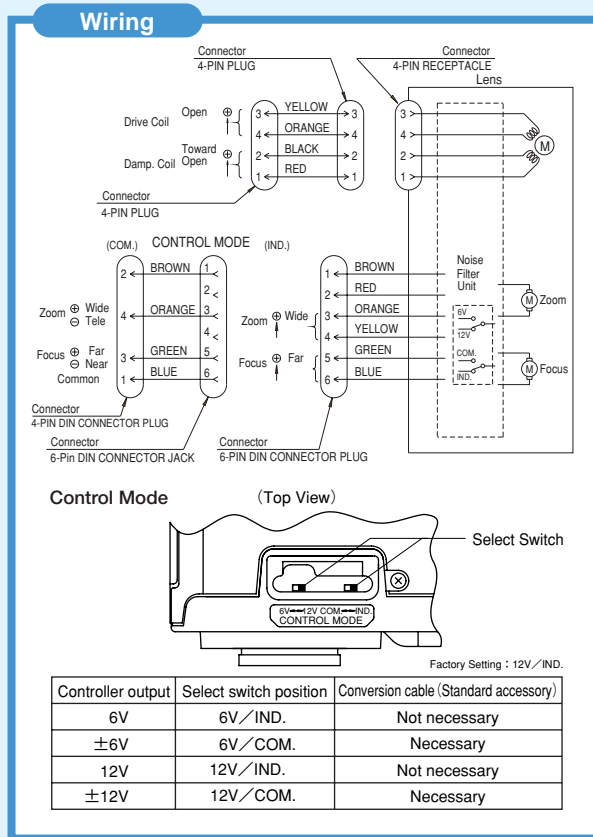

# D8x7.8A-SE2

Applicable camera (model)

1 2/3 1/2 1/3 1/4

8x

\*Photograph is a similar model.

**ZOOM** Zoom   
 **WIDE** Wide Angle   
 **MOTOR DRIVE** Motor Drive   
 **DC** DC Auto Iris   
 **CS-mt** CS Mount   
 **METAL** Metal Mount   
 **N D** ND Filter  
**F1.2** Wide Aperture Rate

Focal Length (mm)		7.8~63 (8x)	
Iris Range		F1.2 ~ T400 (Equivalent to F400)	
Operation	Zoom	Motor Drive	
	Focus	Motor Drive	
	Iris	Auto (DC Type) (*1)	
Angle Of View (H×V)	1/2"	WIDE	44°37' × 34°12'
		TELE	5°49' × 4°22'
	1/3"	WIDE	34°12' × 25°59'
		TELE	4°22' × 3°16'
	1/4"	WIDE	25°59' × 19°38'
		TELE	3°16' × 2°27'
Focusing Range (From Front Of The Lens) (m)		∞ ~ 1.2	
Object Dimensions at M.O.D. (H×V) (mm)	1/2"	WIDE	944 × 708
		TELE	117 × 88
	1/3"	WIDE	708 × 531
		TELE	88 × 66
	1/4"	WIDE	531 × 398
		TELE	66 × 49
Back Focal Distance (in air) (mm)		14.00	
Exit Pupil Position (From Image Plane) (mm)		-55	
Filter Thread (mm)		M55 × 0.75	
Mount		CS	
Mass (g)		400	
Coil Resistance		Drive Coil	200Ω
		Damping Coil	700Ω
Current Consumption		22mA (Max.) at DC 4V	
Standard Accessories		Iris Control Cable Conversion Cable (6-pin→4-pin) Connection Connector (4-pin, 6-pin)	
Remarks		• With Metal Mount (*1) When power is turned off, iris will automatically be closed.	