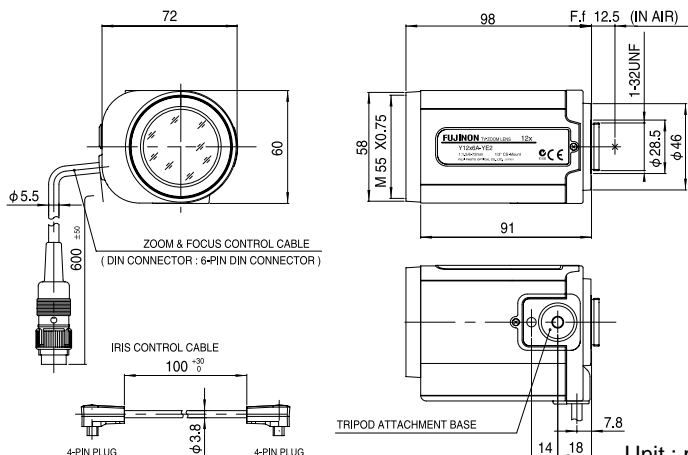

# 1/2" ZOOM

Motor Drive Zoom  
Auto Iris  
DC Type

**FUJINON** CCTV LENS

D12X8A-SE2

※A photograph is a similar model.

Model		D12 X 8A-SE2	
Focal Length		8mm ~ 96mm (12X)	
Iris Range		F2.0 ~ T400 (Equivalent to F400)	
Operation	Iris	Auto	
	Focus	Motor Drive (*1)	
	Zoom	Motor Drive (*1)	
ANGLE OF VIEW (H x V)	1/2"	Wide	43°36' x 33°24'
		Tele	3°49' x 2°52'
	1/3"	Wide	33°24' x 25°22'
		Tele	2°52' x 2°09'
	1/4"	Wide	25°22' x 19°09'
		Tele	2°09' x 1°37'
Focusing Range (From Front Of Lens)		∞ ~ 1.3m	
Object Dimensions at M.O.D. (H x V)	1/2"	Wide	1003mm x 753mm
		Tele	84mm x 63mm
	1/3"	Wide	752mm x 565mm
		Tele	63mm x 47mm
	1/4"	Wide	564mm x 424mm
		Tele	47mm x 35mm
Back Focal Distance (in air)		16.22mm	
Filter Thread		M55 x 0.75mm	
Mount		CS Mount	
Mass		350g	
Exit Pupil Position(from Image Plane)		-51mm	
Standard Accessories		Iris Control Cable, Conversion Cable (6-pin→4-pin)、Connection Connector (4-pin)、Connection Connector (6-pin)	

### Accessories

	Model		Focusing Range	Camera plmage Size Range	Object Dimensions			
	TELE	WIDE						
Close-up Lens	CL3355 (M55X0.75mm, fc=333mm)		333mm~250mm	1/2"	17mmX13mm	203mmX152mm		
				1/3"	13mmX10mm	152mmX114mm		
				1/4"	10mmX 7mm	114mmX 86mm		
	CL10055 (M55X0.75mm, fc=1000mm)		1000mm~500mm	1/2"	37mmX27mm	436mmX327mm		
				1/3"	27mmX21mm	327mmX245mm		
				1/4"	21mmX15mm	245mmX184mm		
Control Box	Model	Output Voltage	Operation	Maximum Output Current	Output Connector	Power Source	Power Consumption (at 100V AC)	Mass
	CRD-1A	6V DC/12V DC	Zoom, Focus	0.2A	Mab 6100	100V/120V/220V/240V AC,50/60Hz	15W	2.1kg
	CRD-1B	±6V DC/±12V DC	Zoom, Focus	0.2A	Mab 4100	100V/120V/220V/240V AC,50/60Hz	15W	2.1kg
Power Cord	Japan		U.S.A./Canada	Continental Europe	Australia	Without AC Plug		
	PCA-1		PCA-2	PCA-3	PCA-4	PCA-5		
Extension Cable	10m	CRD-1A	CEC-AA102-11		CRD-1B	CEC-AB102-11		
	20m		CEC-AA202-11			CEC-AB102-11		