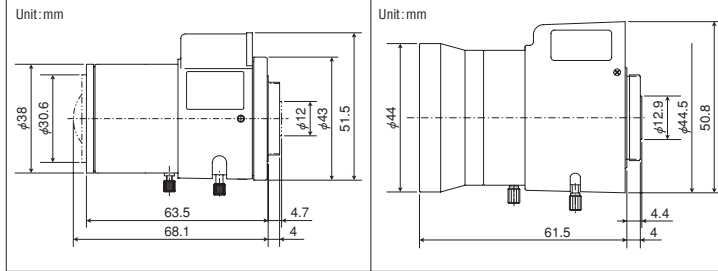

## Vari-Focal Lens

Model	TS4V214ED (C70223)	TS10V518AED (C70508)
Format Size	1/3	1/3
Focal Length	2.8~12mm	5.0~50mm
Max. Aperture Ratio	1:1.4	1:1.8
Iris Range	1.4~360	1.8~360
Mount	CS	CS
Horizontal Angle of View	1/4 format	71.82~18.05°
	1/3 format	93.29~23.50°
	1/2 format	—
	2/3 format	—
Min. Object Distance	0.25m	0.6m
Back Focal Length	8.57mm	7.60mm
Filter Size	—	—
Dimensions	43.0×51.5×63.5mm	44.5×50.8×61.5mm
Weight	83g	140g
Remarks	DC Iris	DC Iris

## Vari-Focal Lens

Model	HS2V616ED (C60635)	
Format Size	1/2	
Focal Length	6.0~12mm	
Max. Aperture Ratio	1:1.6	
Iris Range	1.6~300	
Mount	CS	
Horizontal Angle of View	1/4 format	34.98~17.23°
	1/3 format	47.38~23.02°
	1/2 format	65.29~30.82°
	2/3 format	—
Min. Object Distance	1.0m	
Back Focal Length	7.55mm	
Filter Size	30.5mm P=0.5mm	
Dimensions	40.4×45.7×43.5	
Weight	57g	
Remarks	Video & DC Iris, Day & Night	