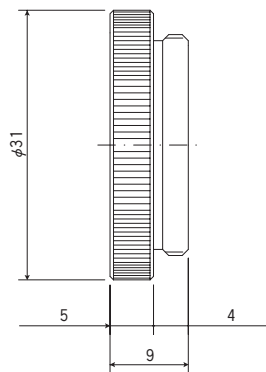

C-CS-A (C80035)