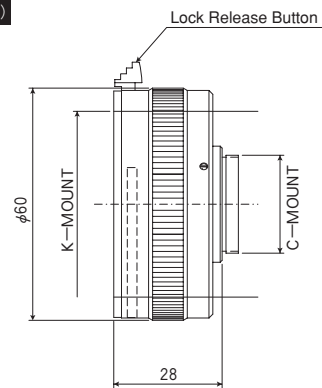

KC-MOUNT (C80020)