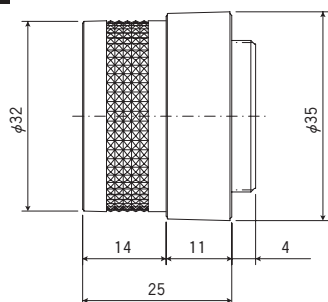

DM-163 (C80039)