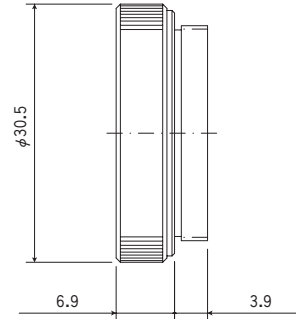

### Extender

2-EX (C80001)

S2-EX (C80034)

#### Specifications

	2-EX (C80001)	S2-EX (C80034)
Magnification of Focal Length	2X	2X
Flange Back Length	17.526mm	12.5mm
Weight	40g	27g
Compatibility	C-Mount	CS-Mount

#### Note

- 1) According to the doubled focal length, the angle of view gets half and F No. will be double.
- 2) Minimum object distance and zoom ratio remains the same.

#### C-CS-A

C-CS Mount Adapter (5mm Ring)

C-CS-A (C80035)