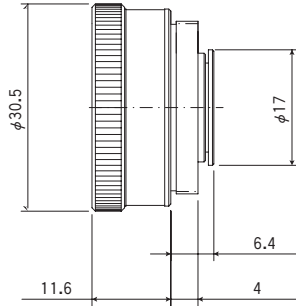

Accessory

Extender

2-EX (C80001)