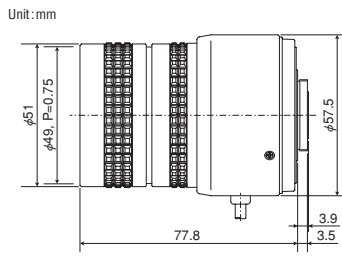

Manual Zoom Lens

Model	TS6ZE (C70605)	H6Z810 (C60812)	H6ZBE (C60811)
Format Size	1/3	1/2	1/2
Focal Length	6.3~38mm	8.0~48mm	8.0~48mm
Max. Aperture Ratio	1:1.2	1:1~1.2	1:1~1.2
Iris Range	1.2~512	1.0~22	1.0~720
Mount	CS	C	C
Horizontal Angle of View	1/4 format	31.26~5.59°	24.92~4.42°
	1/3 format	41.12~7.43°	32.99~5.86°
	1/2 format	—	43.26~7.73°
	2/3 format	—	43.24~7.73°
Min. Object Distance	1.8m	1.2m	1.2m
Back Focal Length	9.23mm	13.65mm	13.65mm
Filter Size	49mm P=0.75mm	55mm P=0.75mm	55mm P=0.75mm
Dimensions	57.5×77.8mm	57×95mm	69×64×95mm
Weight	320g	430g	465g
Remarks	Video & DC Iris	Manual Iris	Video & DC Iris

Manual Zoom Lens

Model	C6Z1218 (C31204)	C6ZE (C31219)
Format Size	2/3	2/3
Focal Length	12.5~75mm	12.5~75mm
Max. Aperture Ratio	1:1.8	1:1.8
Iris Range	1.8~22	1.8~720
Mount	C	C
Horizontal Angle of View	1/4 format	16.07~2.75°
	1/3 format	21.38~3.66°
	1/2 format	28.41~4.87°
	2/3 format	38.76~6.67°
Min. Object Distance	1.0m	1.0m
Back Focal Length	18.40mm	18.41mm
Filter Size	49mm P=0.75mm	49mm P=0.75mm
Dimensions	51×90mm	68×90mm
Weight	320g	385g
Remarks	Manual Iris	Video Iris