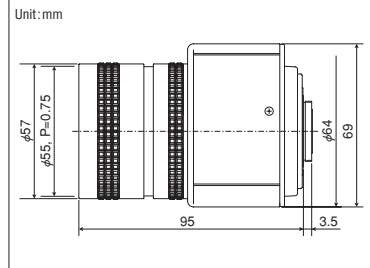

Manual Zoom Lens

Model	TS6ZE (C70605)	H6Z810 (C60812)	H6ZBE (C60811)
Format Size	1/3	1/2	1/2
Focal Length	6.3~38mm	8.0~48mm	8.0~48mm
Max. Aperture Ratio	1:1.2	1:1~1.2	1:1~1.2
Iris Range	1.2~512	1.0~22	1.0~720
Mount	CS	C	C
Horizontal Angle of View	1/4 format	31.26~5.59°	24.92~4.42°
	1/3 format	41.12~7.43°	32.99~5.86°
	1/2 format	—	43.26~7.73°
	2/3 format	—	43.24~7.73°
Min. Object Distance	1.8m	1.2m	1.2m
Back Focal Length	9.23mm	13.65mm	13.65mm
Filter Size	49mm P=0.75mm	55mm P=0.75mm	55mm P=0.75mm
Dimensions	57.5×77.8mm	57×95mm	69×64×95mm
Weight	320g	430g	465g
Remarks	Video & DC Iris	Manual Iris	Video & DC Iris

Manual Zoom Lens

Model	C6Z1218 (C31204)	C6ZE (C31219)
Format Size	2/3	2/3
Focal Length	12.5~75mm	12.5~75mm
Max. Aperture Ratio	1:1.8	1:1.8
Iris Range	1.8~22	1.8~720
Mount	C	C
Horizontal Angle of View	1/4 format	16.07~2.75°
	1/3 format	21.38~3.66°
	1/2 format	28.41~4.87°
	2/3 format	38.76~6.67°
Min. Object Distance	1.0m	1.0m
Back Focal Length	18.40mm	18.41mm
Filter Size	49mm P=0.75mm	49mm P=0.75mm
Dimensions	51×90mm	68×90mm
Weight	320g	385g
Remarks	Manual Iris	Video Iris