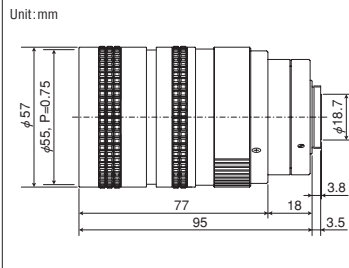

Manual Zoom Lens

Model	TS6ZE (C70605)	H6Z810 (C60812)	H6ZBE (C60811)
Format Size	1/3	1/2	1/2
Focal Length	6.3~38mm	8.0~48mm	8.0~48mm
Max. Aperture Ratio	1:1.2	1:1~1.2	1:1~1.2
Iris Range	1.2~512	1.0~22	1.0~720
Mount	CS	C	C
Horizontal Angle of View	1/4 format	31.26~5.59°	24.92~4.42°
	1/3 format	41.12~7.43°	32.99~5.86°
	1/2 format	—	43.26~7.73°
	2/3 format	—	43.24~7.73°
Min. Object Distance	1.8m	1.2m	1.2m
Back Focal Length	9.23mm	13.65mm	13.65mm
Filter Size	49mm P=0.75mm	55mm P=0.75mm	55mm P=0.75mm
Dimensions	57.5×77.8mm	57×95mm	69×64×95mm
Weight	320g	430g	465g
Remarks	Video & DC Iris	Manual Iris	Video & DC Iris

Manual Zoom Lens

Model	C6Z1218 (C31204)	C6ZE (C31219)
Format Size	2/3	2/3
Focal Length	12.5~75mm	12.5~75mm
Max. Aperture Ratio	1:1.8	1:1.8
Iris Range	1.8~22	1.8~720
Mount	C	C
Horizontal Angle of View	1/4 format	16.07~2.75°
	1/3 format	21.38~3.66°
	1/2 format	28.41~4.87°
	2/3 format	38.76~6.67°
Min. Object Distance	1.0m	1.0m
Back Focal Length	18.40mm	18.41mm
Filter Size	49mm P=0.75mm	49mm P=0.75mm
Dimensions	51×90mm	68×90mm
Weight	320g	385g
Remarks	Manual Iris	Video Iris