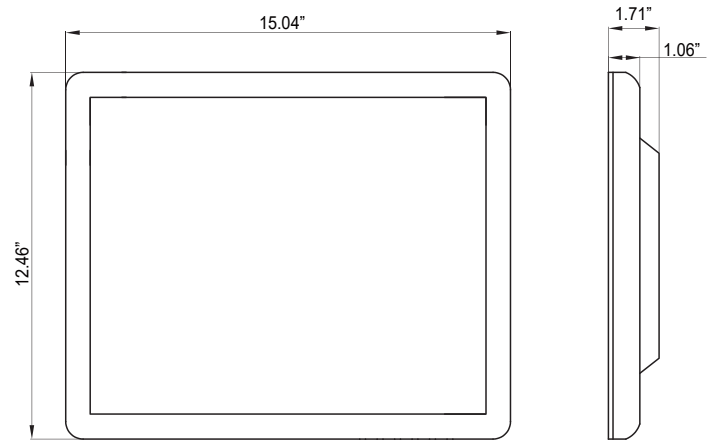

DIMENSIONS