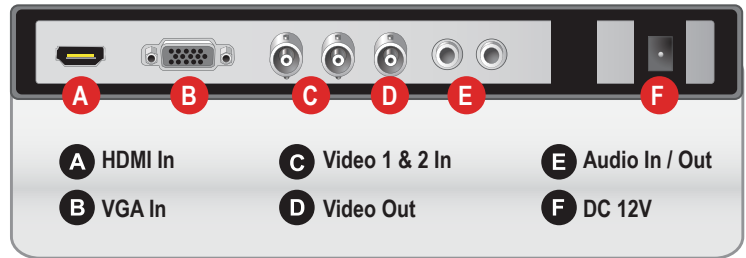

INPUT INTERFACE