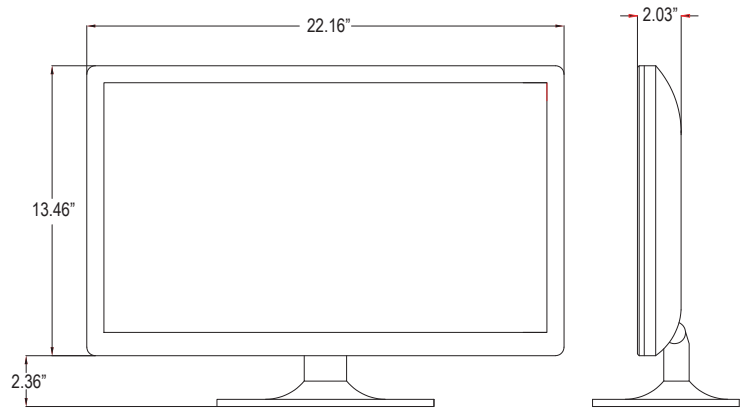

DIMENSIONS