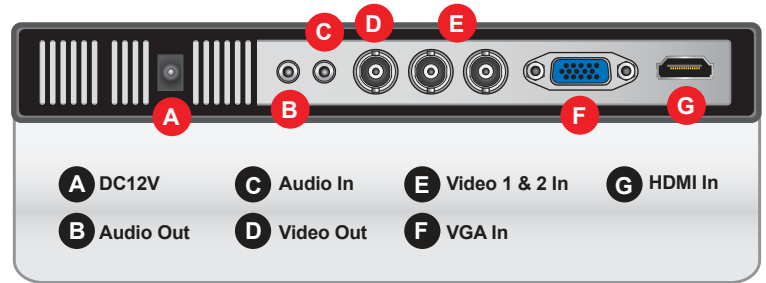

SPECIFICATIONS

24RCE	
Display	
Screen Size	23.6 Inch
Max. Resolution	1920 x 1080 @ 60Hz
Pixel Pitch	0.2715 x 0.2715mm
Brightness	250cd/m²
Contrast Ratio	1000 : 1
Aspect Ratio	16 : 9
Viewing Angle (H/V)	170° / 160°
Display Color	16.7 Million
Response Time	< 5ms
Video System	NTSC / PAL
Interface	
Video In (BNC Type)	2 In
Video Out (BNC Type)	1 Out
HDMI In	1 In
VGA In (15Pin D-Sub)	1 In
Audio In (RCA Type)	1 In
Audio Out (RCA Type)	1 Out
Transmitter	
Remote Control	Yes
Audio	
Built-in Speakers	Yes (2W x 2)
Features	
Multi Language	English, Chinese
General	
Outline Dimension (W x H x D)	21.16" x 13.46" x 2.03" (w/o stand)
Net Weight	7.7 lbs (w/ stand)
Material / Color	Plastic / Black
Desk Top Stand	Yes
Part / Labor	3year / 3year
Power	DC 12V / 3A, Less then 30W
Operating Temperature	0° ~ 40° C / 32° ~ 104° F
Storage Temperature	-20° ~ 60° C / -4° ~ 140° F
Mounts	
VESA™ Mount Size	75 x 75mm
Wall	WB-5, WB-10, WB-30, WB-31
Ceiling	CMK-01

INPUT INTERFACE