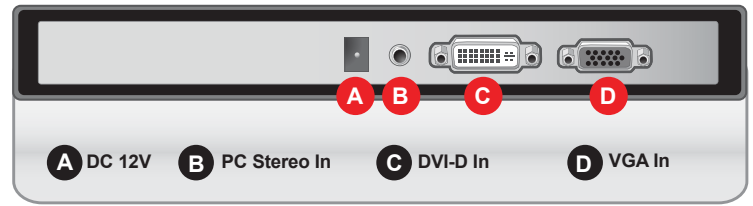

INPUT INTERFACE