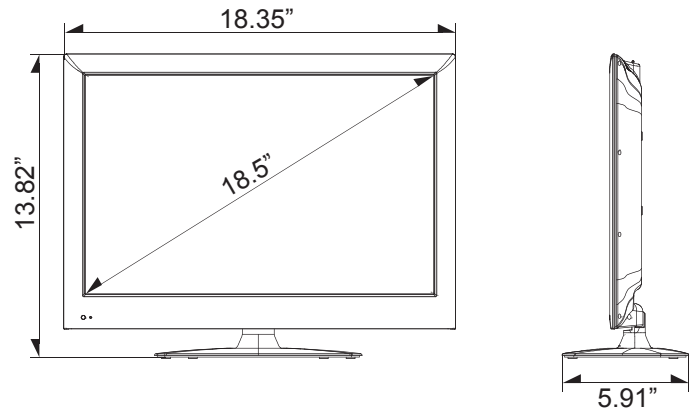

DIMENSIONS