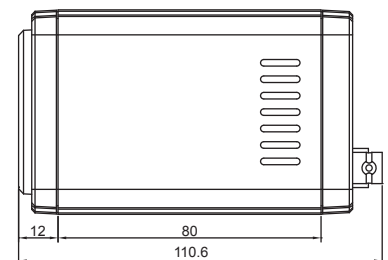

SPECIFICATIONS