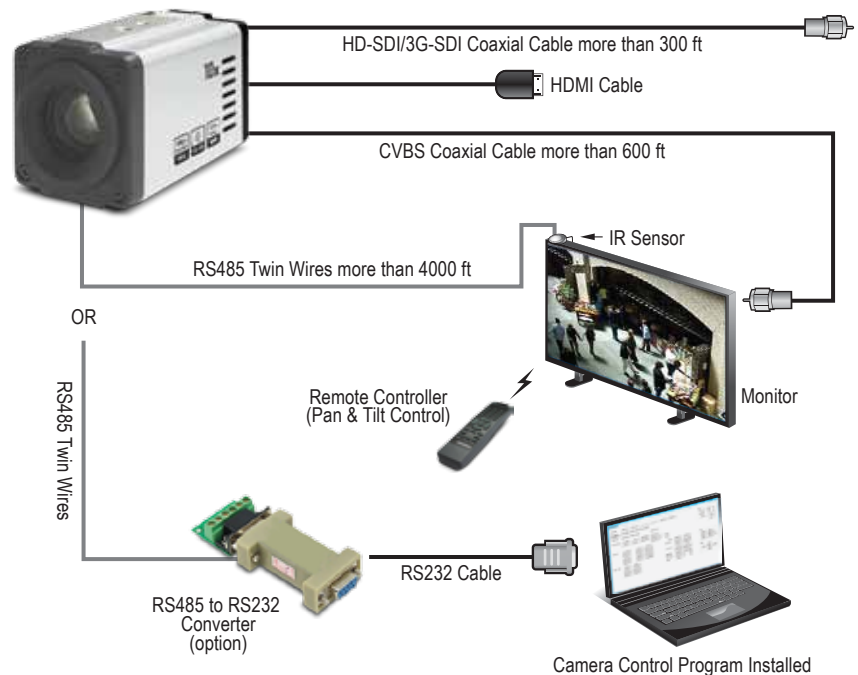

APPLICATIONS