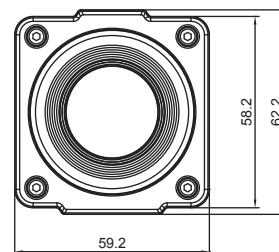

SPECIFICATIONS