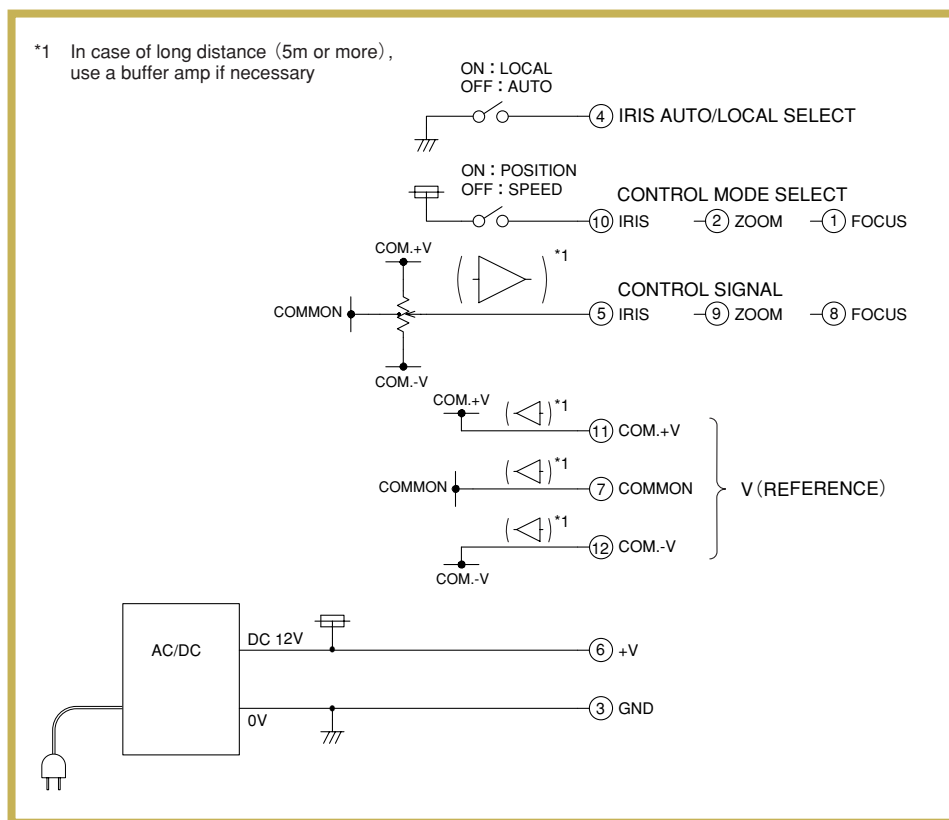

Operation system M type zoom lens [Independent mode]

Operation system M type zoom lens [Common mode]

Operation system-R type zoom lens

- For details on the operating system, see "MODEL EXPLANATION"
- "Independent mode" and "Common mode" can be selected with the control switch on the lenses. For details, see the control mode in the respective lenses specifications.