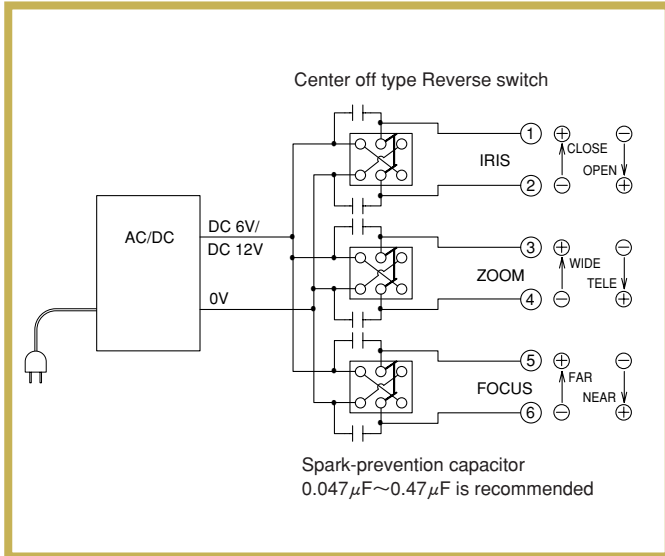

Operation system M type zoom lens [Independent mode]

Operation system M type zoom lens [Common mode]

Operation system-R type zoom lens

- For details on the operating system, see "MODEL EXPLANATION"
- "Independent mode" and "Common mode" can be selected with the control switch on the lenses. For details, see the control mode in the respective lenses specifications.