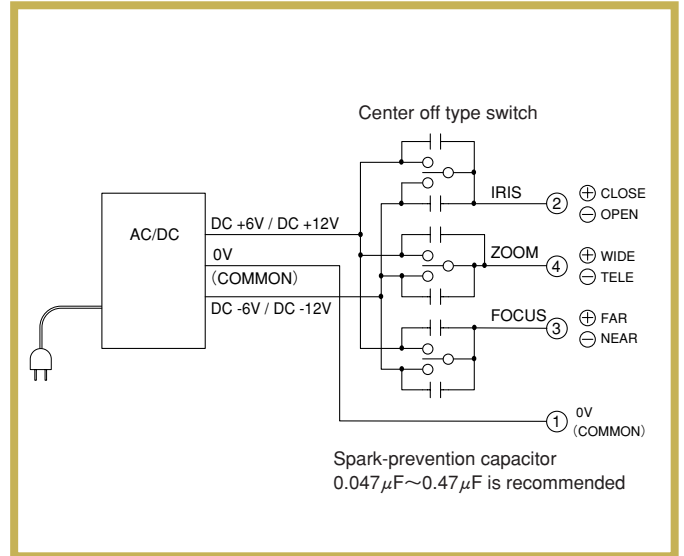

Operation system M type zoom lens [Independent mode]

Operation system M type zoom lens [Common mode]

Operation system-R type zoom lens

- For details on the operating system, see "MODEL EXPLANATION"
- "Independent mode" and "Common mode" can be selected with the control switch on the lenses. For details, see the control mode in the respective lenses specifications.