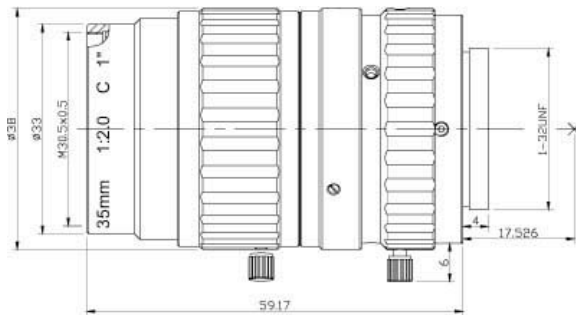

AZURE-DN3520MML

SPECIFICATIONS

Resolution:	130lp/mm(5MP)
Format :	1 "
Mount :	C
Focal Length :	35mm
F/No:	2.0
Back Focus:	19.67
Iris Type :	Manual Iris
Angle of View:	26°
Distortion :	-3%
Focusing range :	∞ ~ 1m
Design Wavelength:	400~1000nm
Filter Thread:	M30.5 x 0.5
Dimension:	φ 38 x 59.17mm
Weight:	176g

Dimension

MTF Curves