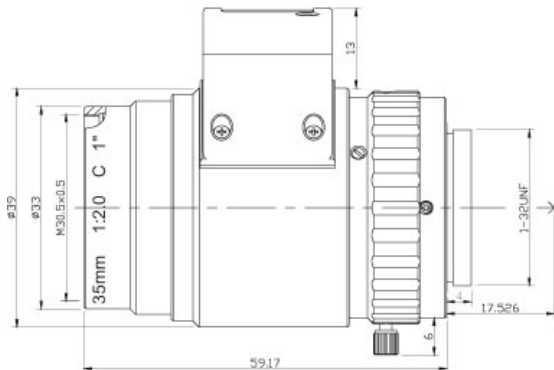

## SPECIFICATIONS

Resolution:	150lp/mm(5MP)
Format :	1 "
Mount :	C
Focal Length :	35mm
F/No:	2.0
Back Focus:	19.67
Iris Type :	DC Iris
Angle of View:	26°
Distortion :	-3%
Focusing range :	∞ ~ 1m
Design Wavelength:	400~1000nm
Filter Thread:	M30.5 x 0.5
Dimension:	∅ 38 x 59.17mm
Weight:	189g

## Dimension