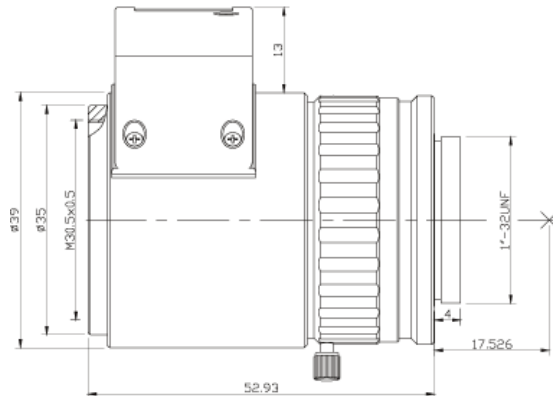

## SPECIFICATIONS

Resolution:	150lp/mm(5MP)
Format :	1 "
Mount :	C
Focal Length :	50mm
F/No:	2.8
Back Focus:	21.33mm
Iris Type :	DC Iris
Angle of View:	18.3°
Distortion :	<0.2%
Focusing range :	∞ ~ 1m
Filter Thread:	M30.5 x 0.5mm
Dimension:	∅ 39 x 52.93mm

## Dimension

MTF Curves