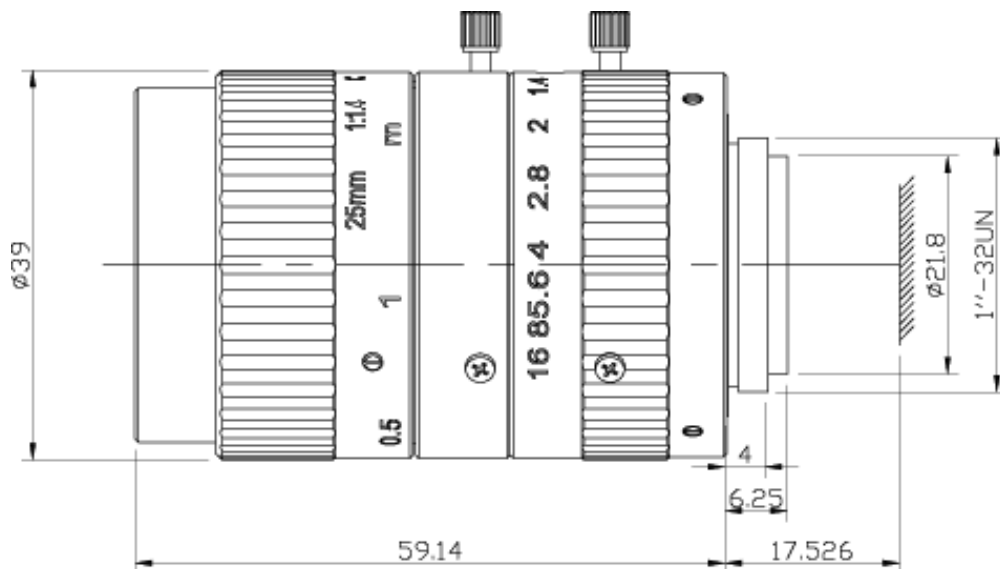

AZURE-2514MML

AZURE Photonics 1" 25mm F1.4 Manual Iris C-Mount Lens, 5 Megapixel Rated (Recommend for Long Distance Applications)

Resolution:	5MP
Format :	1"
Mount :	C
Focal Length :	25mm
F/No:	1.4
Iris Type :	Manual Iris
Distortion :	<3%
Angle of View:	34°
Design Wavelength:	400~1000nm
Focusing Range:	∞~0.3m
Filter Thread:	M30.5x0.5
Dimension:	∅39x59.14