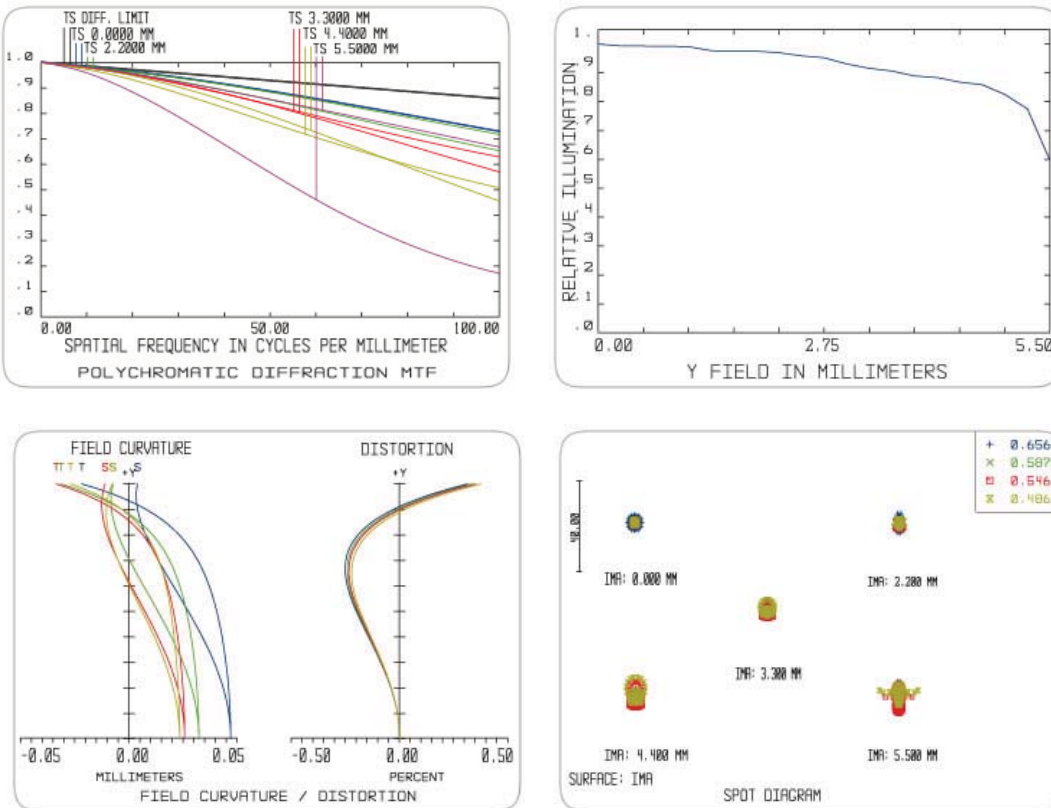

AZURE-1040Z3M

SPECIFICATIONS

Focal Length :	10~40mm
Resolution:	3 mega-pixel
Mount :	C
Angle of View :	49~16°
F/No :	1.8
Format :	2/3"
Distortion:	<2%~5%
Iris Type :	Manual Iris
IR Correction :	OK
Coating Range :	400nm~950nm
Focusing Range :	∞ ~ 0.065m
Dimension:	∅ 44.5 x 71.07mm
Filter Thread:	M40.5 x 0.5
Weight:	225g

Dimension

MTF Curves

1040ZM MTF Curves Part I
 >>EFL:10mm

Part II MTF Curves
 >>EFL:18mm

Part III MTF Curves

>>EFL: 26mm

Part III MTF Curves

>>EFL: 37mm