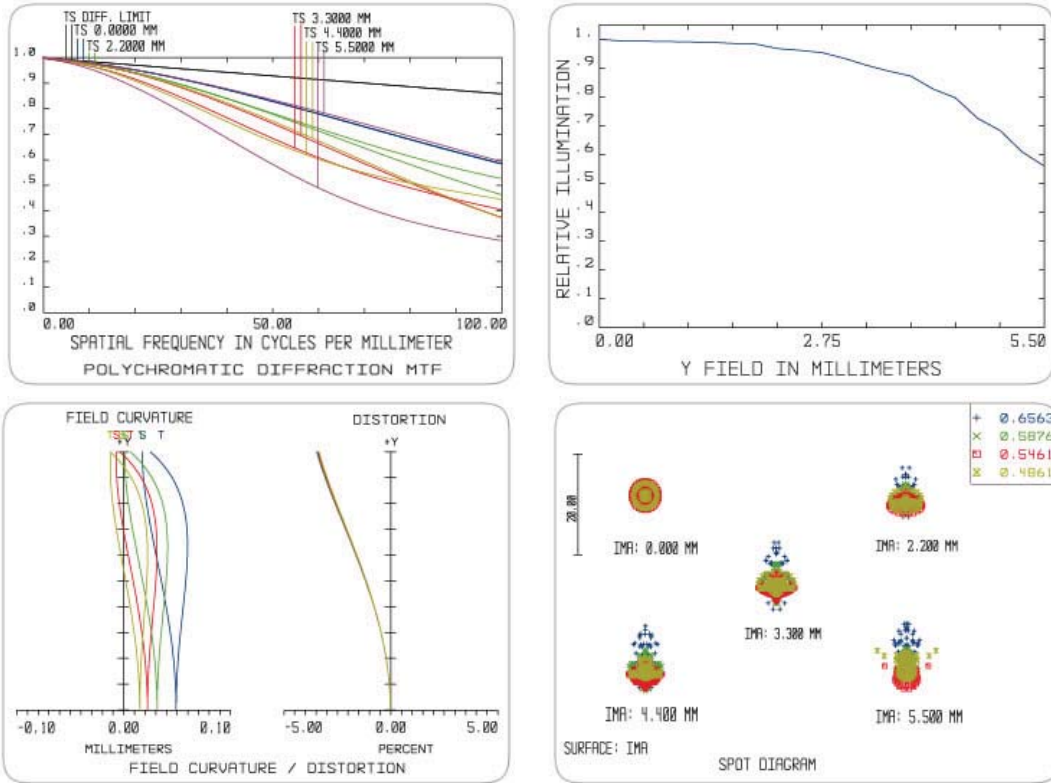

AZURE-1040Z3M

SPECIFICATIONS

Focal Length :	10~40mm
Resolution:	3 mega-pixel
Mount :	C
Angle of View :	49~16°
F/No :	1.8
Format :	2/3"
Distortion:	<2%~5%
Iris Type :	Manual Iris
IR Correction :	OK
Coating Range :	400nm~950nm
Focusing Range :	∞ ~ 0.065m
Dimension:	∅ 44.5 x 71.07mm
Filter Thread:	M40.5 x 0.5
Weight:	225g

Dimension

MTF Curves

1040ZM MTF Curves Part I
 >>EFL:10mm

Part II MTF Curves
 >>EFL:18mm

Part III MTF Curves

>>EFL: 26mm

Part III MTF Curves

>>EFL: 37mm