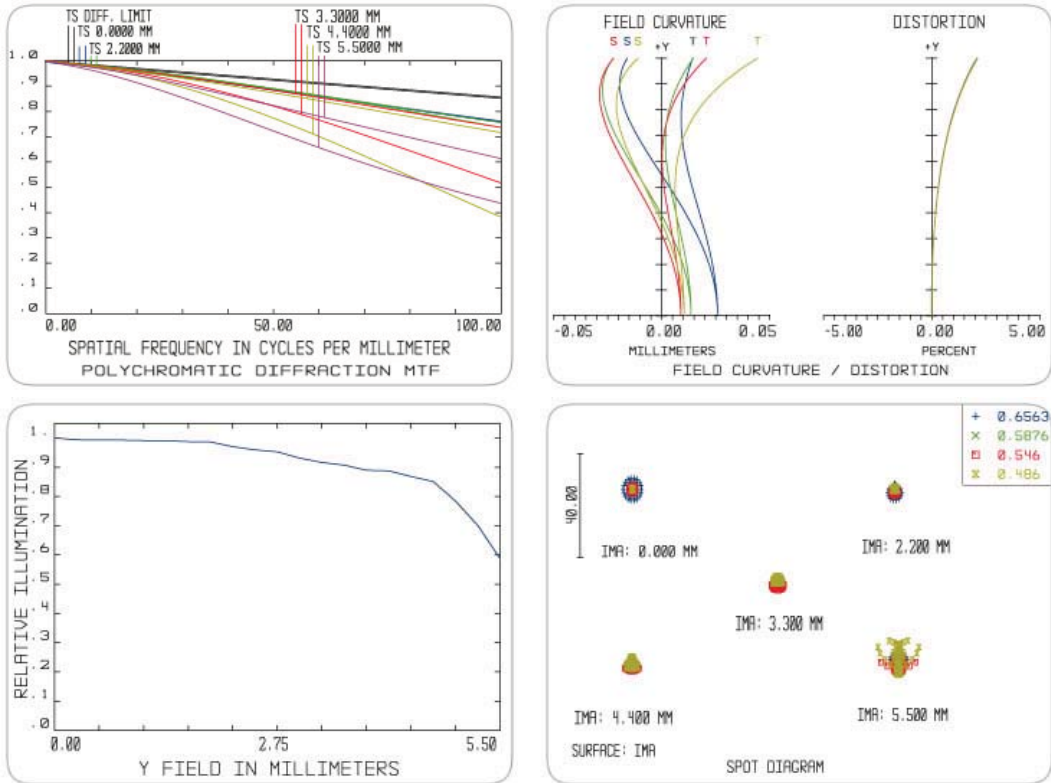

AZURE-1040Z3M

SPECIFICATIONS

Focal Length :	10~40mm
Resolution:	3 mega-pixel
Mount :	C
Angle of View :	49~16°
F/No :	1.8
Format :	2/3"
Distortion:	<2%~5%
Iris Type :	Manual Iris
IR Correction :	OK
Coating Range :	400nm~950nm
Focusing Range :	∞ ~ 0.065m
Dimension:	∅ 44.5 x 71.07mm
Filter Thread:	M40.5 x 0.5
Weight:	225g

Dimension

MTF Curves

1040ZM MTF Curves Part I
 >>EFL:10mm

Part II MTF Curves
 >>EFL:18mm

Part III MTF Curves

>>EFL: 26mm

Part III MTF Curves

>>EFL: 37mm