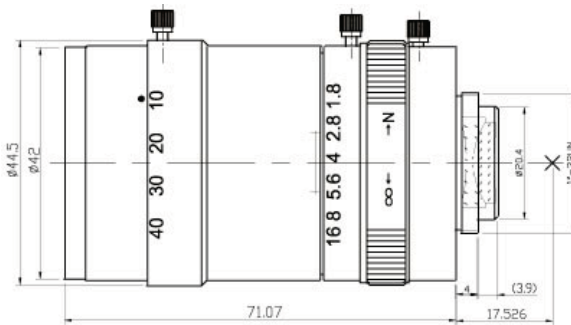

AZURE-1040Z3M

SPECIFICATIONS

Focal Length :	10~40mm
Resolution:	3 mega-pixel
Mount :	C
Angle of View :	49~16°
F/No :	1.8
Format :	2/3"
Distortion:	<2%~5%
Iris Type :	Manual Iris
IR Correction :	OK
Coating Range :	400nm~950nm
Focusing Range :	∞ ~ 0.065m
Dimension:	∅ 44.5 x 71.07mm
Filter Thread:	M40.5 x 0.5
Weight:	225g

Dimension

MTF Curves

1040ZM MTF Curves Part I
 >>EFL:10mm

Part II MTF Curves
 >>EFL:18mm

Part III MTF Curves

>>EFL: 26mm

Part III MTF Curves

>>EFL: 37mm